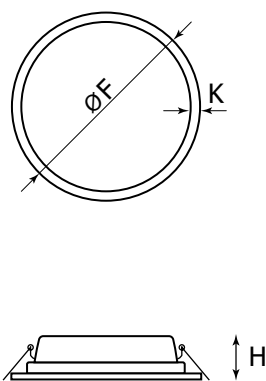

OPTICAL DATA

Louver/ shutter	OPAL
Diffuser colour	White
Diffuser material	Opal/mat plastic

AVAILABE VARIANTS

Product code	Luminaire power [W]	Luminaire luminous flux [lm]	Luminaire's luminous efficacy [lm/W]	Colour temperature	Info
EU001.1111.830.A000	11	1480	135	3000K	155mm
EU001.1111.840.A000	11	1510	137	4000K	155mm
EU002.1111.830.A000	16	2040	128	3000K	155mm
EU002.1111.840.A000	16	2090	131	4000K	155mm
EU003.1111.830.A000	17	2410	142	3000K	225mm
EU003.1111.840.A000	17	2460	145	4000K	225mm
EU004.1111.830.A000	22	2950	134	3000K	225mm
EU004.1111.840.A000	22	3020	137	4000K	225mm
EU005.1111.830.A000	26	3510	135	3000K	225mm
EU005.1111.840.A000	26	3590	138	4000K	225mm

DIMENSIONS

Product code	H [mm]	F [mm]	K [mm]	J [mm]
EU001.1111.830.A000	40	155	15	13
EU001.1111.840.A000	40	155	15	13
EU002.1111.830.A000	40	155	15	13
EU002.1111.840.A000	40	155	15	13
EU003.1111.830.A000	40	225	15	15
EU003.1111.840.A000	40	225	15	15
EU004.1111.830.A000	40	225	15	15
EU004.1111.840.A000	40	225	15	15
EU005.1111.830.A000	40	225	15	15
EU005.1111.840.A000	40	225	15	15