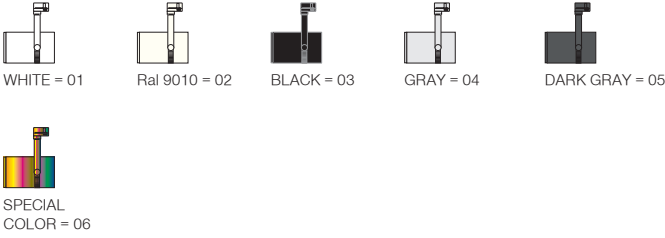

5 / Product Color / Ürün Renk

Technical Drawing / Teknik Çizim

4 / Reflector Angle / Reflektör Açısı

* See page 313 for ldt files. / İşık eğrileri için sayfa 313 bakınız.

EN

- Die-cast aluminium body.
- Mains voltage: 220-240V / 50-60Hz.
- Clever thermal design with passive heat dissipation.
- With 3-phase universal track adaptor.
- 120° rotation on vertical and 350° angle on horizontal axis with mechanical aiming lock.
- Clear safety glass.
- Classic dimming systems of DALI, 1-10V and Phase-Cut Dim options.
- High tech control systems of Tuneable White, Warm Dim and Wireless Dim options.
- Basic colours: White, Black, Gray, Dark Gray, RAL9010 and special color options.
- Available accessories are Honeycomb Filter, Colour Filter, Antiglare Screen and Visor.
- Super Spot, Spot, Medium, Flood and Wide Flood beam angle options available with rotationally symmetric light distribution.
- Standart CRI>80, high CRI>90 and super high CRI>98 LED options available.
- Up to 138lm/W efficiency.
- High colour consistency: <3 SDCM