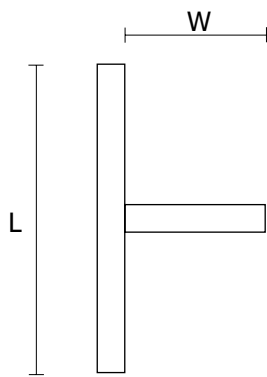

Sigma II Corner T LED

New LED lighting system designed for inline installation. It's an elegant and efficient luminaire for lighting offices, conference rooms, receptions and other working spaces.

Materials: electrostatically painted aluminum profile (standard color: grey), microprismatic diffuser (MPRM) made of PMMA or OPAL diffuser made of PMMA.

MECHANICAL DATA

Housing material	Aluminum
Designed for light-line	Yes

INFORMATION

Colour	Grey
--------	------

CERTIFICATES

Degree of protection (IP)	IP20
Class of protection	I
Light source protection	Yes
CE	Yes
HACCP+	Yes
Power Flicker	= < 3%

H | □
K

DIMENSIONS

L [mm]	W [mm]	H [mm]	K [mm]
1117	530	75	57

L = Length | W = Width | H = Height / Depth | K = Additional dimension

ACCESSORIES

Electric element

Electrical suspension
Pieces in set: 1

PX0922077
FS002.22.1500