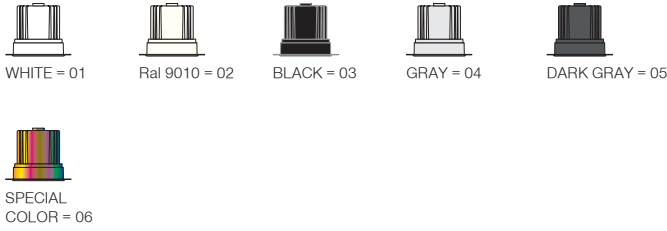

Zero Maxi

5 / Product Color / Ürün Renk

Technical Drawing / Teknik Çizim

4 / Reflector Angle / Reflektör Açısı

* See page 756 for ldt files. / Işık eğrileri için sayfa 756 bakınız.

EN

- Die-cast aluminium body.
- Mains voltage: 220-240V / 50-60Hz.
- Clever thermal design with passive heat dissipation.
- Clear safety glass.
- Classic dimming systems of DALI, 1-10V and Phase-Cut Dim options.
- High tech control systems of Tuneable White, Warm Dim and Wireless Dim options.
- Basic colours: White, Black, Gray, Dark Gray, RAL9010 and special color options.
- Available accessories are Honeycomb Filter and Colour Filter.
- Spot, Medium and Flood beam angle options available with rotationally symmetric light distribution.
- Standart CRI>80, high CRI>90 and super high CRI>98 LED options available.
- Up to 136lm/W efficiency.
- High colour consistency: <3 SDCM
- Emergency kit system can be integrated.

2	Watt - Driving Current / Watt - Sürüş Akımı	3		4		5				
		CRI / Kelvin		Reflector Angle / Reflektör Açısı		Product Color / Ürün Renk				
28	28W - 700mA	827	CRI>80 - 2700K	9827	CRI>98 - 2700K		SP 20° - Spot		01	white
24	24W - 600mA	830	CRI>80 - 3000K	9830	CRI>98 - 3000K		ME 35° - Medium		02	ral 9010
20	20W - 500mA	835	CRI>80 - 3500K	9840	CRI>98 - 4000K		FL 45° - Flood		03	black
15	15W - 350mA	840	CRI>80 - 4000K						04	gray
		850	CRI>80 - 5000K						05	dark gray
		927	CRI>90 - 2700K						06	special color
		930	CRI>90 - 3000K							
		935	CRI>90 - 3500K							
		940	CRI>90 - 4000K							