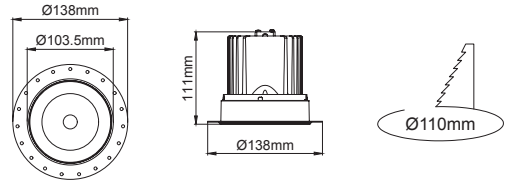

Zero Maxi

5 / Product Color / Ürün Renk

Technical Drawing / Teknik Çizim

4 / Reflector Angle / Reflektör Açısı

* See page 756 for ldt files. / Işık eğrileri için sayfa 756 bakınız.

EN

- Die-cast aluminium body.
- Mains voltage: 220-240V / 50-60Hz.
- Clever thermal design with passive heat dissipation.
- Clear safety glass.
- Classic dimming systems of DALI, 1-10V and Phase-Cut Dim options.
- High tech control systems of Tuneable White, Warm Dim and Wireless Dim options.
- Basic colours: White, Black, Gray, Dark Gray, RAL9010 and special color options.
- Available accessories are Honeycomb Filter and Colour Filter.
- Spot, Medium and Flood beam angle options available with rotationally symmetric light distribution.
- Standart CRI>80, high CRI>90 and super high CRI>98 LED options available.
- Up to 136lm/W efficiency.
- High colour consistency: <3 SDCM
- Emergency kit system can be integrated.

Power / Güç	CRI	Order Code / Sipariş Kodu	Kelvin	Lümen T _c =50° Lümen
28W	CRI>80	I01.MLR.14046 . (.) . (...) . (.) . (.)	2700K	3167
			3000K	3265
			3500K	3330
			4000K	3397
			5000K	3465
	CRI>90	I01.MLR.14046 . (.) . (...) . (.) . (.)	2700K	2945
			3000K	3037
			3500K	3097
			4000K	3159
			5000K	X
	CRI>98	I01.MLR.14046 . (.) . (...) . (.) . (.)	2700K	2268
			3000K	2338
			4000K	2432
	Meat / Et COB	I01.MLR.14046 . (.) . (...) . (.) . (.)	1800K	1841
	Food / Gıda COB	I01.MLR.14046 . (.) . (...) . (.) . (.)	2400K	1900
	FISH / Balık COB	I01.MLR.14046 . (.) . (...) . (.) . (.)	6600K	2507