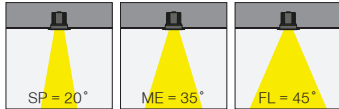

Zero Maxi

5 / Product Color / Ürün Renk

Technical Drawing / Teknik Çizim

4 / Reflector Angle / Reflektör Açısı

* See page 756 for ldt files. / Işık eğrileri için sayfa 756 bakınız.

EN

- Die-cast aluminium body.
- Mains voltage: 220-240V / 50-60Hz.
- Clever thermal design with passive heat dissipation.
- Clear safety glass.
- Classic dimming systems of DALI, 1-10V and Phase-Cut Dim options.
- High tech control systems of Tuneable White, Warm Dim and Wireless Dim options.
- Basic colours: White, Black, Gray, Dark Gray, RAL9010 and special color options.
- Available accessories are Honeycomb Filter and Colour Filter.
- Spot, Medium and Flood beam angle options available with rotationally symmetric light distribution.
- Standart CRI>80, high CRI>90 and super high CRI>98 LED options available.
- Up to 136lm/W efficiency.
- High colour consistency: <3 SDCM
- Emergency kit system can be integrated.

2	Watt - Driving Current / Watt - Sürüş Akımı	3		4		5				
		CRI / Kelvin		Reflector Angle / Reflektör Açısı		Product Color / Ürün Renk				
28	28W - 700mA	827	CRI>80 - 2700K	9827	CRI>98 - 2700K		SP 20° - Spot		01	white
24	24W - 600mA	830	CRI>80 - 3000K	9830	CRI>98 - 3000K		ME 35° - Medium		02	ral 9010
20	20W - 500mA	835	CRI>80 - 3500K	9840	CRI>98 - 4000K		FL 45° - Flood		03	black
15	15W - 350mA	840	CRI>80 - 4000K						04	gray
		850	CRI>80 - 5000K						05	dark gray
		927	CRI>90 - 2700K						06	special color
		930	CRI>90 - 3000K							
		935	CRI>90 - 3500K							
		940	CRI>90 - 4000K							