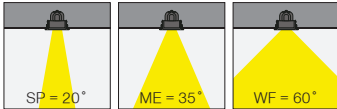

5 / Product Color / Ürün Renk

4 / Reflector Angle / Reflektör Açısı

Technical Drawing / Teknik Çizim

EN

- Die-cast aluminium body.
- Mains voltage: 220-240V / 50-60Hz.
- Clever thermal design with passive heat dissipation.
- Clear safety glass.
- Classic dimming systems of DALI, 1-10V and Phase-Cut Dim options.
- High tech control systems of Tuneable White, Warm Dim and Wireless Dim options.
- Basic colours: White, Black, Gray, Dark Gray, RAL9010 and special color options.
- Available accessories are Honeycomb Filter and Colour Filter.
- Spot, Medium and Wide Flood beam angle options available with rotationally symmetric light distribution.
- Standart CRI>80, high CRI>90 and super high CRI>98 LED options available.
- High colour consistency: <3 SDCM
- Emergency kit system can be integrated.

	2	3		4		5	
	Watt - Driving Current / Watt - Sürüş Akımı	CRI / Kelvin		Reflector Angle / Reflektör Açısı		Product Color / Ürün Renk	
(..) / Complete Code / Komple Kod	7	7W - 180mA	827 CRI>80 - 2700K	9827 CRI>98 - 2700K	SP 20° - Spot	01 white	
	4	4W - 100mA	830 CRI>80 - 3000K	9830 CRI>98 - 3000K	ME 35° - Medium	02 ral 9010	
			835 CRI>80 - 3500K	9840 CRI>98 - 4000K	WF 60° - Wide Flood	03 black	
			840 CRI>80 - 4000K		04 gray		
			850 CRI>80 - 5000K		05 dark gray		
			927 CRI>90 - 2700K		06 special color		
			930 CRI>90 - 3000K				
			935 CRI>90 - 3500K				
			940 CRI>90 - 4000K				