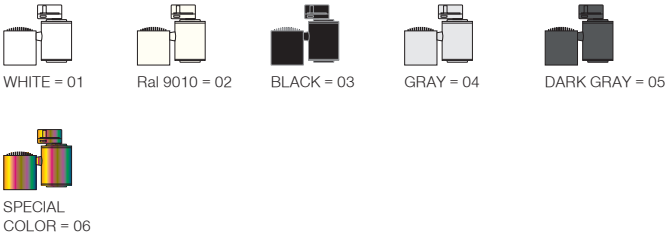

Mini Rodus

5 / Product Color / Ürün Renk

Technical Drawing / Teknik Çizim

4 / Reflector Angle / Reflektör Açısı

* See page 315 for ldt files. / İşık eğrileri için sayfa 315 bakınız.

EN

- Die-cast aluminium body.
- Mains voltage: 220-240V / 50-60Hz.
- Clever thermal design with passive heat dissipation.
- With 3-phase universal track adaptor.
- 180° rotation on vertical and 350° angle on horizontal axis with mechanical aiming lock.
- Clear safety glass.
- Classic dimming systems of DALI, 1-10V and Phase-Cut Dim options.
- High tech control systems of Warm Dim and Wireless Dim options.
- Basic colours: White, Black, Gray, Dark Gray, RAL9010 and special color options.
- Available accessories are Honeycomb Filter, Colour Filter, Antiglare Screen and Visor.
- Spot, Medium, Flood and Wide Flood beam angle options available with rotationally symmetric light distribution.
- Standart CRI>80, high CRI>90 and super high CRI>98 LED options available.
- Up to 135lm/W efficiency.
- High colour consistency: <3 SDCM

2	Watt - Driving Current / Watt - Sürüş Akımı	3		4		5		
		CRI / Kelvin		Reflector Angle / Reflektör Açısı		Product Color / Ürün Renk		
31	31W - 800mA	827	CRI>80 - 2700K	9827	CRI>98 - 2700K	SP	20° - Spot	01 white
28	28W - 700mA	830	CRI>80 - 3000K	9830	CRI>98 - 3000K	ME	30° - Medium	02 ral 9010
24	24W - 600mA	835	CRI>80 - 3500K	9840	CRI>98 - 4000K	FL	40° - Flood	03 black
20	20W - 500mA	840	CRI>80 - 4000K	MEAT	1800K	WF	60° - Wide Flood	04 gray
		850	CRI>80 - 5000K	GOLD	2400K			05 dark gray
		927	CRI>90 - 2700K	FISH	6600K			06 special color
		930	CRI>90 - 3000K					
		935	CRI>90 - 3500K					
		940	CRI>90 - 4000K					