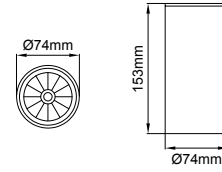

Silindir Midi Surface

5 / Product Color / Ürün Renk

Technical Drawing / Teknik Çizim

4 / Reflector Angle / Reflektör Açısı

* See page 884 for ldt files. / Işık eğrileri için sayfa 884 bakınız.

EN

- Die-cast aluminium body.
- Mains voltage: 220-240V / 50-60Hz.
- Clever thermal design with passive heat dissipation.
- Clear safety glass.
- Basic colours: White, Black, Gray, Dark Gray, RAL9010 and special color options.
- Available accessories are Honeycomb Filter and Colour Filter.
- Medium and Flood beam angle options available with rotationally symmetric light distribution.
- Standart CRI>80, high CRI>90 and super high CRI>98 LED options available.
- Up to 129lm/W efficiency.
- High colour consistency: <3 SDCM

Power / Güç	CRI	Order Code / Sipariş Kodu	Kelvin	Lümen T _c =50° Lümen
20W	CRI>80	I01.MLS.30830 . (.) . (...) . (.) . (.)	2700K	2413
			3000K	2464
			3500K	2514
			4000K	2565
			5000K	2642
	CRI>90	I01.MLS.30830 . (.) . (...) . (.) . (.)	2700K	2244
			3000K	2292
			3500K	2338
			4000K	2386
			5000K	X
	CRI>98	I01.MLS.30830 . (.) . (...) . (.) . (.)	2700K	1728
			3000K	1765
			4000K	1838
	Meat / Et COB	I01.MLS.30830 . (.) . (...) . (.) . (.)	1800K	X
	Food / Gıda COB	I01.MLS.30830 . (.) . (...) . (.) . (.)	2400K	X
	FISH / Balık COB	I01.MLS.30830 . (.) . (...) . (.) . (.)	6600K	X