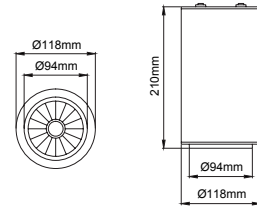

5 / Product Color / Ürün Renk

Technical Drawing / Teknik Çizim

4 / Reflector Angle / Reflektör Açısı

* See page 883 for ldt files. / Işık eğrileri için sayfa 883 bakınız.

EN

- Aluminium body.
- Mains voltage: 220-240V / 50-60Hz.
- Clever thermal design with passive heat dissipation.
- Clear safety glass.
- Classic dimming systems of DALI, 1-10V and Phase-Cut Dim options.
- High tech control systems of Tuneable White, Warm Dim and Wireless Dim options.
- Basic colours: White, Black, Gray, Dark Gray, RAL9010 and special color options.
- Available accessories are Honeycomb Filter and Colour Filter.
- Spot, Medium, Flood and Wide Flood beam angle options available with rotationally symmetric light distribution.
- Standart CRI>80, high CRI>90 and super high CRI>98 LED options available.
- Up to 142lm/W efficiency.
- High colour consistency: <3 SDCM
- Emergency kit system can be integrated only if the length of the fixture increases.

Pipa / I01.MLS.17010

* Code example / Kod örneği:

I01.MLS.17010 . 28 . 827 . SP . 01

- 1- Product code / Armatür kodu
- 2- Power / Güç
- 3- CRI / Kelvin
- 4- Reflector angle / Reflektör açısı
- 5- Colour / Ürün renk

Power / Güç	CRI	Order Code / Sipariş Kodu	Kelvin	Lümen T _c =50° Lümen
28W	CRI>80	I01.MLS.17010 . (.) . (...) . (.) . (.)	2700K	3565
			3000K	3710
			3500K	3840
			4000K	3975
			5000K	4253
	CRI>90	I01.MLS.17010 . (.) . (...) . (.) . (.)	2700K	3209
			3000K	3289
			3500K	3405
			4000K	3523
			5000K	X
	CRI>98	I01.MLS.17010 . (.) . (...) . (.) . (.)	2700K	2459
			3000K	2564
			4000K	2743
	Meat / Et COB	I01.MLS.17010 . (.) . (...) . (.) . (.)	1800K	2052
	Food / Gıda COB	I01.MLS.17010 . (.) . (...) . (.) . (.)	2400K	2113
	FISH / Balık COB	I01.MLS.17010 . (.) . (...) . (.) . (.)	6600K	2905

Profile Height for ON-OFF version / ON-OFF versiyonu için profil boyu

Profile Height for Phase-Cut DIM / FAZ DIM versiyonu için profil boyu

Profile Height for 1-10V, DALI and Warm DIM / 1-10V, DALI ve Sıcak DIM versiyonu için profil boyu