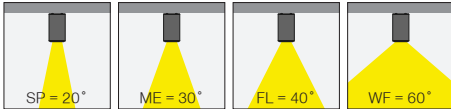

5 / Product Color / Ürün Renk

Technical Drawing / Teknik Çizim

4 / Reflector Angle / Reflektör Açısı

* See page 883 for ldt files. / Işık eğrileri için sayfa 883 bakınız.

EN

- Aluminium body.
- Mains voltage: 220-240V / 50-60Hz.
- Clever thermal design with passive heat dissipation.
- Clear safety glass.
- Classic dimming systems of DALI, 1-10V and Phase-Cut Dim options.
- High tech control systems of Tuneable White, Warm Dim and Wireless Dim options.
- Basic colours: White, Black, Gray, Dark Gray, RAL9010 and special color options.
- Available accessories are Honeycomb Filter and Colour Filter.
- Spot, Medium, Flood and Wide Flood beam angle options available with rotationally symmetric light distribution.
- Standart CRI>80, high CRI>90 and super high CRI>98 LED options available.
- Up to 142lm/W efficiency.
- High colour consistency: <3 SDCM
- Emergency kit system can be integrated only if the length of the fixture increases.

2	Watt - Driving Current / Watt - Sürüş Akımı		3		4		5	
	CRI / Kelvin		Reflector Angle / Reflektör Açısı		Product Color / Ürün Renk			
28	28W - 700mA	827	CRI>80 - 2700K	9827	CRI>98 - 2700K	SP	20° - Spot	01 white
24	24W - 600mA	830	CRI>80 - 3000K	9830	CRI>98 - 3000K	ME	30° - Medium	02 ral 9010
20	20W - 500mA	835	CRI>80 - 3500K	9840	CRI>98 - 4000K	FL	40° - Flood	03 black
15	15W - 350mA	840	CRI>80 - 4000K	MEAT	1800K	WF	60° - Wide Flood	04 gray
		850	CRI>80 - 5000K	GOLD	2400K			05 dark gray
		927	CRI>90 - 2700K	FISH	6600K			06 special color
		930	CRI>90 - 3000K					
		935	CRI>90 - 3500K					
		940	CRI>90 - 4000K					