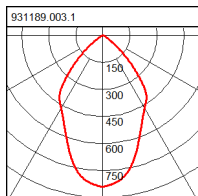

Heledon Mini

931189.003.1 | Surface mounted downlights

Surface mounted downlights
4051859435990
LED
D 87, H 197

Cylindrical surface-mounted downlight. Housing: die-cast aluminium, powder-coated. Internal ceiling frame polycarbonate with bayonet mounting. Black plastic ring and recessed LED to prevent glare from the side. Optical assembly with lens made of plastic (polycarbonate) for the best homogeneous light distribution - can be changed without tools. UVA- and IR-free light. Suitable for Ceiling mounting. Easy installation with a separate ceiling frame with bayonet mounting and plug connection Integral driver. Connected via plug-in connector. High quality converter without flickering and stroboscopic effect. The following accessories can be mounted without use of tools: interchangeable lenses, decorative glasses, honeycomb louvre, clear and frosted diffusers, white interchangeable plastic ring

Colour

Colour deep black, matt (RAL 9005)

Dimensions

Diameter D 87 mm
Height H 197 mm
Weight 0,93 kg

Lamp

Lamp 1 LED
Colour temperature lamp 1 4000K
Colour rendering index (CRI) 1 85
Colour consistency (McAdam) 1 2
Lifetime of lamp 1 combined 50000 h (L90/B10)
Photobiological safety according to EN 62471 Risk group 1

Lighting technology

Colour temperature 4.000 K
Rated luminous flux 2.100 lm
Glare evaluation UGR (4H 8H) 1 25,2
Beam angle 70°

Electrical

Control gear	Converter
Voltage	220 - 240 V / 50 - 60 Hz
Luminaires on B10A fuse	21
Luminaires on B16A fuse	34
Luminaires on C10A fuse	35
Luminaires on C16A fuse	57
Inrush current / inrush current duration	4.5 A / 65 µs
Ripple current / Flicker	4 %
System power	19 W
Luminaire efficacy	111 lm/W
Power factor	0,9

Approbations

Type of Protection	IP 20
Protection Class	I
Glow Wire Test	650°C - 30 seconds
Impact Protection	IK06 (1 Joule)
Safety marks	F-mark
ULOR	0
Trade mark	CE
CIE Flux Code / CEN Flux Code	80 99 100 100 100
Energy efficiency class LED	A++
Energy class of included lamp	A++