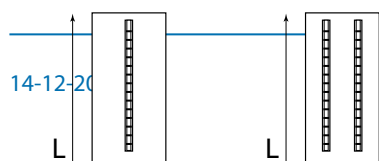

AVAILABLE VARIANTS

Product code	Luminaire power [W]	LED modules	Type of installation	Louver/shutter	Luminaire luminous flux [lm]	Luminaire's luminous efficacy [lm/W]	Colour temperature	Other	Info	Degree of protection (IP)	W
PX2071134 BX001.1145.840. A000	37	4x	For 600x600 ceiling	miniPAR MAT	4600	124	4000K	WL White louver	600x600	IP40	5
PX2071141 BX004.1145.830. A000	19	1x	For 600x600 ceiling	miniPAR MAT	2180	115	3000K	WL White louver	300x1200	IP40	4
PX2071148 BX004.1145.840. A000	19	1x	For 600x600 ceiling	miniPAR MAT	2250	118	4000K	WL White louver	300x1200	IP40	4
PX2071155 BX003.1145.830. A000	37	2x	For 600x600 ceiling	miniPAR MAT	4480	121	3000K	WL White louver	300x1200	IP40	5
PX2071162 BX003.1145.840. A000	37	2x	For 600x600 ceiling	miniPAR MAT	4600	124	4000K	WL White louver	300x1200	IP40	5
PX2071169 BY002.1145.830. A000	28	3x	Ceiling mounted	miniPAR MAT	3350	120	3000K	WL White louver	NT 600x600	IP20	6
PX2071176 BY002.1145.840. A000	28	3x	Ceiling mounted	miniPAR MAT	3440	123	4000K	WL White louver	NT 600x600	IP20	6
PX2071183 BY001.1145.830. A000	37	4x	Ceiling mounted	miniPAR MAT	4480	121	3000K	WL White louver	NT 600x600	IP20	7
PX2071190 BY001.1145.840. A000	37	4x	Ceiling mounted	miniPAR MAT	4600	124	4000K	WL White louver	NT 600x600	IP20	7
PX2071197 BY004.1145.830. A000	19	1x	Ceiling mounted	miniPAR MAT	2180	115	3000K	WL White louver	NT 300x1200	IP20	7
PX2071204 BY004.1145.840. A000	19	1x	Ceiling mounted	miniPAR MAT	2250	118	4000K	WL White louver	NT 300x1200	IP20	7
PX2071211 BY003.1145.830. A000	37	2x	Ceiling mounted	miniPAR MAT	4480	121	3000K	WL White louver	NT 300x1200	IP20	7
PX2071218 BY003.1145.840. A000	37	2x	Ceiling mounted	miniPAR MAT	4600	124	4000K	WL White louver	NT 300x1200	IP20	7

H [ ]

H [ ] H [ ]