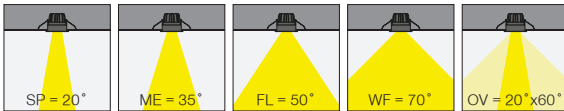

4 / Reflector Angle / Reflektör Açısı

* See page 760 for ldt files. / Işık eğrileri için sayfa 760 bakınız.