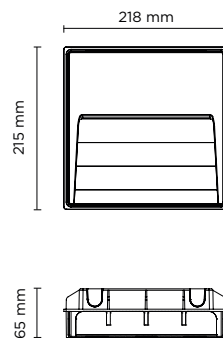

504002

SURF RECESS MEDIUM

Square wall-recessed luminaire for outdoor installation, phospho-chromatised and polyester powder coated extruded copper-free aluminium body, tempered frosted glass diffuser, moulded silicone gaskets, polypropylene housing for recess. Built-in LED driver 220-240V 50-60Hz, with 14 CREE XH-G mid-power LED. IP65 rating.

light source	light beam options	lumen output (lm)	lumin. efficacy (lm/w)
3000°K warm-white			
mid power led	 floor washer 180°	650	81.25
4000°K neutral-white			
mid power led	 floor washer 180°	660	82.50

Finish color options:

Technical features

Technical data

Wattage	8 WATT
IP Rating	IP65
IK Rating	IK08
Material	High corrosion resistance die-cast copper-free aluminum body
Coating	Polyester powder coating with phosphochromating pre-finish
Light source	NR. 14 x CREE XH-G LED
Screws	Stainless steel
Transformer	Electrical power supply 220/240V 50/60Hz built-in
Gasket	Silicone rubber
Glass	Tempered
Cable gland	M16 rubber grommet
Power cable	0.10 mt power cable included
Gross weight	1,50 Kg
Included	Polypropylene housing for recess