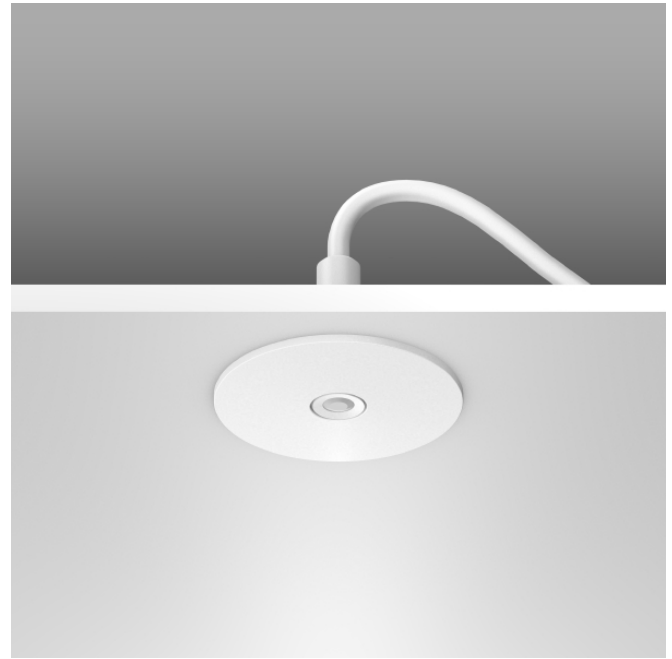

Turia

672410.002 | Self-contained safety luminaires

Recessed ceiling luminaires
4051859461654
LED
D 55, H 2, HEL 50

Housing: aluminium. Bezel ring: plastic. Control gear and battery in separate box with connecting cable. Self-contained system with automatic self-test.

Emergency lighting

Emergency luminaire	with integrated battery (self-contained)
Battery Option	NiMH
Operating mode	Non-maintained power mode
Monitoring	Automatic self-test
Luminaire flux Mains/Emergency	90 lm
Duration time	8 h

Colour

Colour	white
--------	-------

Dimensions

Diameter D	55 mm
Height H	2 mm
Cut-out diameter DA	42 mm
Recess height HE	150 mm
Luminaire: recess height HEL	50 mm
Ceiling thickness S	1-35 mm
Weight	550 g

Lamp

Lamp 1	LED
Colour temperature lamp 1	5000 K
Colour rendering index (CRI) 1	80

Lighting technology

Colour temperature	5.000 K
Rated luminous flux	120 lm
Glare evaluation UGR (4H 8H) 1	36,8
Beam angle	93° / 100°