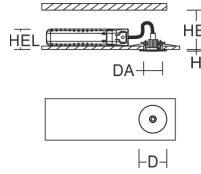

Turia

672410.002 | Self-contained safety luminaires

Recessed ceiling luminaires
4051859461654
LED
D 55, H 2, HEL 50

Housing: aluminium. Bezel ring: plastic. Control gear and battery in separate box with connecting cable. Self-contained system with automatic self-test.

Colour

Colour	white
--------	-------

Dimensions

Diameter D	55 mm
Height H	2 mm
Cut-out diameter DA	42 mm
Recess height HE	150 mm
Luminaire: recess height HEL	50 mm
Ceiling thickness S	1-35 mm
Weight	550 g