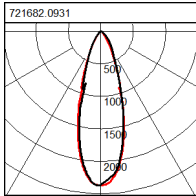

PAR16, portable

721682.0931 | Garden spotlights

Garden spotlights
4010319975452
LEDPAR16
L 170, B 98, H 275

Compact outdoor projector for PAR16 mains-voltage reflector lamps with earth spike. Housing and protective grill: die-cast aluminium, powder-coated. Safety glass, clear. Fiber reinforced plastic peg. With 3 m connection cable including safety plug (Schuko).

Colour

Colour anthracite metallic

Dimensions

Length L 170 mm
Width B 98 mm
Height H 275 mm
Weight 1,05 kg

Lamp

Lamp 1 LEDPAR16
Socket lamp 1 GU10

Electrical

Control gear Converter not necessary
Voltage 220 - 240 V / 50 - 60 Hz

Approbations

Type of Protection IP 55
Protection Class I
Glow Wire Test 960°C - 30 seconds
Impact Protection IK04 (0,50 Joule)
Safety marks Not suitable for cool beam lamps!,
F-mark
Trade mark CE
Energy efficiency class conventional lamp D
Energy efficiency class LED A, A+, A++