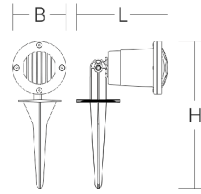

# PAR16, portable

721682.0931 | Garden spotlights

Garden spotlights  
4010319975452  
LEDPAR16  
L 170, B 98, H 275

Compact outdoor projector for PAR16 mains-voltage reflector lamps with earth spike. Housing and protective grill: die-cast aluminium, powder-coated. Safety glass, clear. Fiber reinforced plastic peg. With 3 m connection cable including safety plug (Schuko).

## Dimensions

Length L 170 mm  
Width B 98 mm  
Height H 275 mm  
Weight 1,05 kg