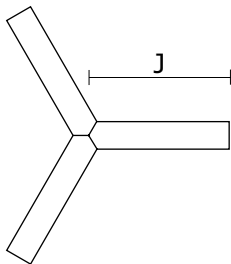

H I □
K

DIMENSIONS

H [mm]	K [mm]	J [mm]
75	57	550

H = Height / Depth | K = Additional dimension | J = Additional dimension