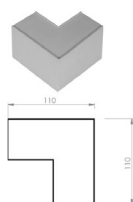

Sigma II 90° joint

PX4040349
FJ010.22.0000

1x

Grey