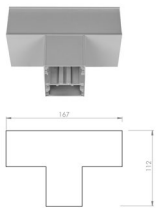

Connecting element

Sigma II T joint

PX4040357
FJ011.22.0000

1x

Grey

Installation element

Simple suspension
Pieces in set: 1

PX0922149
FS001.00.1500