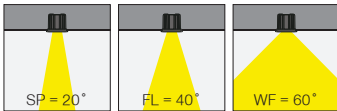

4 / Reflector Angle / Reflektör Açısı

* See page 759 for ldt files. / Işık eğrileri için sayfa 759 bakınız.

EN

- Die-cast aluminium body.
- Mains voltage: 220-240V / 50-60Hz.
- Clever thermal design with passive heat dissipation.
- Clear safety glass.
- Classic dimming systems of DALI, 1-10V and Phase-Cut Dim options.
- High tech control systems of Tuneable White, Warm Dim and Wireless Dim options.
- Basic colours: White, Black, Gray, Dark Gray, RAL9010 and special color options.
- Available accessories are Honeycomb Filter and Colour Filter.
- Spot, Flood and Wide Flood beam angle options available with rotationally symmetric light distribution.
- Standart CRI>80, high CRI>90 and super high CRI>98 LED options available.
- Up to 92lm/W efficiency.
- High colour consistency: <3 SDCM
- Emergency kit system can be integrated.

TR

- Alüminyum enjeksiyon gövde.
- 220-240V / 50-60Hz enerji girişi.
- Pasif soğutma teknolojisine sahip akıllı soğutma tasarımı.
- Tamperli cam.
- Klasik DALI, 1-10V ve Faz DIM seçenekleri uygulanabilir.
- Yüksek teknoloji kontrol sistemleri olan Kablosuz DIM, Sıcak DIM ve Dinamik Beyaz uygulamaları yapılabilir.
- Standart renk seçenekleri: Beyaz, Siyah, Gri, Koyu Gri, RAL9010 yanında isteğe bağlı özel renk seçenekleri uygulanabilir.
- Balpeteği Filtresi ve Renk Filtresi aksesuar seçenekleri uygulanabilir.
- Dar, Geniş ve Çok Geniş reflektör açı seçenekleri mevcuttur.
- Standart CRI>80, yüksek CRI>90 ve ekstra yüksek CRI>98 LED seçenekleri mevcuttur.
- 92lm/W'a varan verim.
- Yüksek renk uyumu: <3 SDCM
- Acil aydınlatma kit sistemi uygulanabilir.