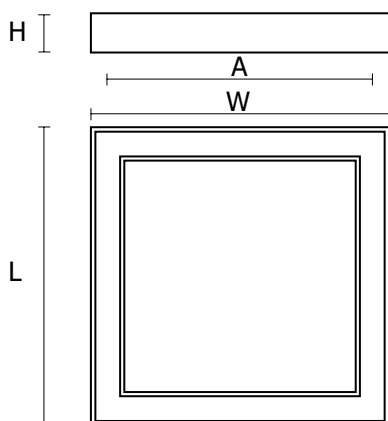

## DIMENSIONS

Product code	L [mm]	W [mm]	H [mm]
PX4080029 AF001.2211.830.A000	680	680	62
PX4080036 AF001.2211.840.A000	680	680	62
PX4080043 AF002.2211.830.A000	980	980	80
PX4080050 AF002.2211.840.A000	980	980	80

L = Length | W = Width | H = Height / Depth