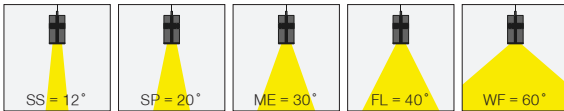

Globus Pendant

5 / Product Color / Ürün Renk

4 / Reflector Angle / Reflektör Açısı

* See page 957 for ldt files. / Işık eğrileri için sayfa 957 bakınız.

Technical Drawing / Teknik Çizim

EN

- Aluminium body.
- Mains voltage: 220-240V / 50-60Hz.
- Clever thermal design with passive heat dissipation.
- Clear safety glass.
- Classic dimming systems of DALI, 1-10V and Phase-Cut Dim options.
- High tech control systems of Tuneable White, Warm Dim and Wireless Dim options.
- Basic colours: White, Black, Gray, Dark Gray, RAL9010 and special color options.
- Available accessories are Honeycomb Filter and Colour Filter.
- Super Spot, Spot, Medium, Flood and Wide Flood beam angle options available with rotationally symmetric light distribution.
- Standart CRI>80, high CRI>90 and super high CRI>98 LED options available.
- Up to 138lm/W efficiency.
- High colour consistency: <3 SDCM
- Steel suspension cord integrated with up to 5.00mt length option.
- Luminaire supplied with ceiling rose for mains connection.
- Emergency kit system can be integrated only if the length increases.