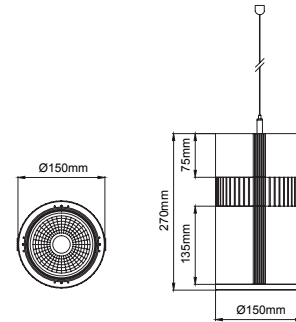

Globus Pendant

5 / Product Color / Ürün Renk

4 / Reflector Angle / Reflektör Açısı

* See page 957 for ldt files. / Işık eğrileri için sayfa 957 bakınız.

Technical Drawing / Teknik Çizim

EN

- Aluminium body.
- Mains voltage: 220-240V / 50-60Hz.
- Clever thermal design with passive heat dissipation.
- Clear safety glass.
- Classic dimming systems of DALI, 1-10V and Phase-Cut Dim options.
- High tech control systems of Tuneable White, Warm Dim and Wireless Dim options.
- Basic colours: White, Black, Gray, Dark Gray, RAL9010 and special color options.
- Available accessories are Honeycomb Filter and Colour Filter.
- Super Spot, Spot, Medium, Flood and Wide Flood beam angle options available with rotationally symmetric light distribution.
- Standart CRI>80, high CRI>90 and super high CRI>98 LED options available.
- Up to 138lm/W efficiency.
- High colour consistency: <3 SDCM
- Steel suspension cord integrated with up to 5.00mt length option.
- Luminaire supplied with ceiling rose for mains connection.
- Emergency kit system can be integrated only if the length increases.