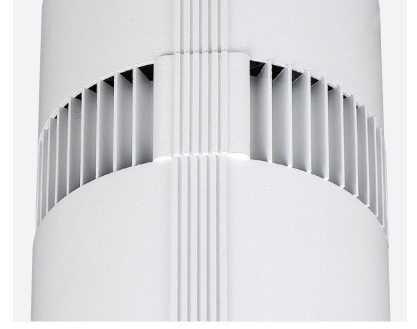

Globus Pendant

5 / Product Color / Ürün Renk

4 / Reflector Angle / Reflektör Açısı

* See page 957 for ldt files. / Işık eğrileri için sayfa 957 bakınız.

Technical Drawing / Teknik Çizim

EN

- Aluminium body.
- Mains voltage: 220-240V / 50-60Hz.
- Clever thermal design with passive heat dissipation.
- Clear safety glass.
- Classic dimming systems of DALI, 1-10V and Phase-Cut Dim options.
- High tech control systems of Tuneable White, Warm Dim and Wireless Dim options.
- Basic colours: White, Black, Gray, Dark Gray, RAL9010 and special color options.
- Available accessories are Honeycomb Filter and Colour Filter.
- Super Spot, Spot, Medium, Flood and Wide Flood beam angle options available with rotationally symmetric light distribution.
- Standart CRI>80, high CRI>90 and super high CRI>98 LED options available.
- Up to 138lm/W efficiency.
- High colour consistency: <3 SDCM
- Steel suspension cord integrated with up to 5.00mt length option.
- Luminaire supplied with ceiling rose for mains connection.
- Emergency kit system can be integrated only if the length increases.