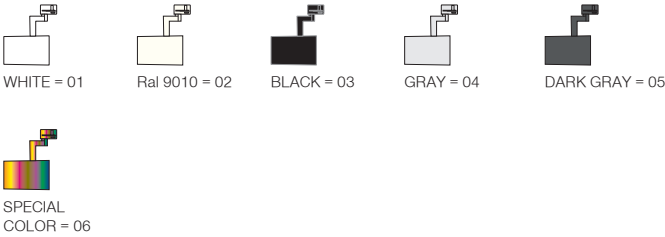

Ray Mini

5 / Product Color / Ürün Renk

Technical Drawing / Teknik Çizim

4 / Reflector Angle / Reflektör Açısı

* See page 317 for ldt files. / Işık eğrileri için sayfa 317 bakınız.

EN

- Die-cast aluminium body.
- Mains voltage: 220-240V / 50-60Hz.
- Clever thermal design with passive heat dissipation.
- With 3-phase universal track adaptor.
- 90° rotation on vertical and 350° angle on horizontal axis with mechanical aiming lock.
- Classic dimming systems of DALI, 1-10V and Phase-Cut Dim options.
- High tech control systems of Warm Dim and Wireless Dim options.
- Basic colours: White, Black, Gray, Dark Gray, RAL9010 and special color options.
- Available accessories are Barn Door, Honeycomb Filter, Colour Filter, Antiglare Screen and Visor.
- Spot, Medium, Flood, Wide Flood and Oval beam angle options available with rotationally symmetric light distribution.
- Standart CRI>80, high CRI>90 and super high CRI>98 LED options available.
- Up to 121lm/W efficiency.
- High colour consistency: <3 SDCM

2	Watt - Driving Current / Watt - Sürüş Akımı	3	CRI / Kelvin		4	Reflector Angle / Reflektör Açısı	5	Product Color / Ürün Renk
15	15W - 350mA	827	CRI>80 - 2700K	9827	CRI>98 - 2700K	SP	20° - Spot	<input type="checkbox"/> 01 white
10	10W - 250mA	830	CRI>80 - 3000K	9830	CRI>98 - 3000K	ME	35° - Medium	<input type="checkbox"/> 02 ral 9010
7	7W - 180mA	835	CRI>80 - 3500K	9840	CRI>98 - 4000K	FL	50° - Flood	<input type="checkbox"/> 03 black
4	4W - 100mA	840	CRI>80 - 4000K			WF	70° - Wide Flood	<input type="checkbox"/> 04 gray
		850	CRI>80 - 5000K			OV	20° x 60° - Oval	<input type="checkbox"/> 05 dark gray
		927	CRI>90 - 2700K					<input type="checkbox"/> 06 special color
		930	CRI>90 - 3000K					
		935	CRI>90 - 3500K					
		940	CRI>90 - 4000K					