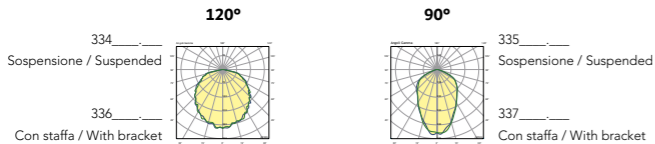

VERSIONI DISPONIBILI / AVAILABLE VERSIONS