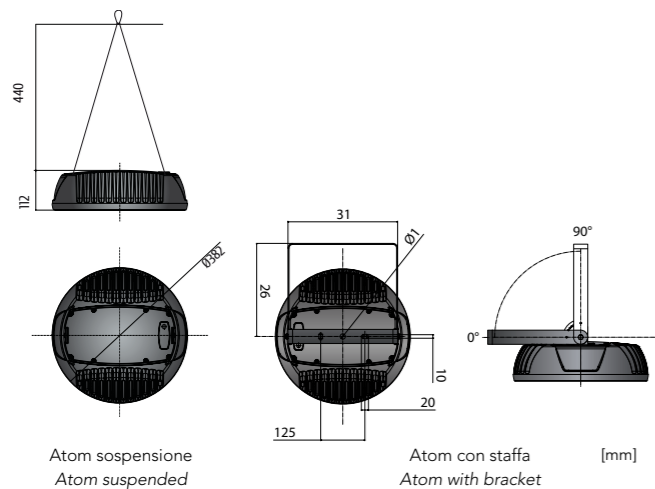

VERSIONI DISPONIBILI / AVAILABLE VERSIONS

DIMENSIONI / DIMENSIONS

OPZIONI DI INSTALLAZIONE / INSTALLATION OPTIONS

TEMPERATURA COLORE DISPONIBILE / COLOUR TEMPERATURE AVAILABLE

DISPONIBILI A RICHIESTA / AVAILABLE ON REQUEST

- driver dimmerabile DALI e 1-10V;
- DALI and 1-10V dimmable driver;
- CRI70;
- CRI70;
- sistema di emergenza 1-3h SA.
- 1-3h maintained emergency

ACCESSORI / ACCESSORIES pag. 46

- vetro di protezione temperato 4mm (IK10)*;
- protection tempered glass 4mm (IK10)*;
- griglia di protezione.
- protection grid.

DIMENSIONI IMBALLO / PACKING DIMENSIONS

Atom senza staffa Atom without bracket	m³ 0.031 400x400x195mm	1 Pcs 42 pcs
Atom con staffa Atom with bracket	m³ 0.034 400x400x210mm	

CODICE Code	DESCRIZIONE Description	POTENZA Power(W)	FLUSSO NOMINALE Typical flux(lm)	FLUSSO NETTO Net output(lm)	CORRENTE Current(mA)	SPD Spd (kv)	PESO NETTO Net weight(Kg)

Sospensione | Suspended

120°	334643.012	2 LM12 840	45W	7750	6743	500	6	8,99
	334643.024	2 LM12 840	92W	14300	12441	950	6	8,99
	334643.036	1 LM36 840	138W	21450	18662	950	6	9,06
	334643.048	1 LM48 840	184W	28600	24882	950	6	9,90
90°	335643.012	2 LM12 840	45W	7750	6975	500	6	8,99
	335643.024	2 LM12 840	92W	14300	12870	950	6	8,99
	335643.036	1 LM36 840	138W	21450	19305	950	6	9,06
	335643.048	1 LM48 840	184W	28600	25740	950	6	9,90

Con staffa | With bracket

120°	336643.012	2 LM12 840	45W	7750	6743	500	6	10,05
	336643.024	2 LM12 840	92W	14300	12441	950	6	10,05
	336643.036	1 LM36 840	138W	21450	18662	950	6	10,12
	336643.048	1 LM48 840	184W	28600	24882	950	6	10,96
90°	337643.012	2 LM12 840	45W	7750	6975	500	6	10,05
	337643.024	2 LM12 840	92W	14300	12870	950	6	10,05
	337643.036	1 LM36 840	138W	21450	19305	950	6	10,12
	337643.048	1 LM48 840	184W	28600	25740	950	6	10,96

code + DIMM	Driver dimmerabile 1-10V | 1-10V dimmable driver	
code + DALI	Driver dimmerabile DALI | DALI dimmable driver	
code + 01	Kit di emergenza 1h | 1h Emergency kit	1,24
code + 03	Kit di emergenza 3h | 3h Emergency kit	1,24
933400.000	Vetro di protezione temperato | Protection tempered glass	0,99
933400.001	Griglia di protezione | Protection grid	0,16

Esempio / Example:

L'ultima cifra del codice indica la temperatura colore del LED (Kelvin) / The last digit refers to LED's temperature colour (Kelvin). I valori dichiarati sui prodotti fanno riferimento alla colorazione standard 4000K. Qualora si volesse avere una tonalità più fredda, l'ultima cifra del codice va incrementata di 1. Per una colorazione più calda, va ridotta di 1. Se non espressamente indicati, i flussi possono deviare di -5% per colorazione 3000K, +5% per 5000K.

The values declared refer to standard coloring 4000K. If you want a colder shade, the last digit of the code must be increased by 1. For a warmer light, it should be reduced by 1. If not explicitly indicated, flux could deviate by -5% for 3000K, +5% for 5000K.