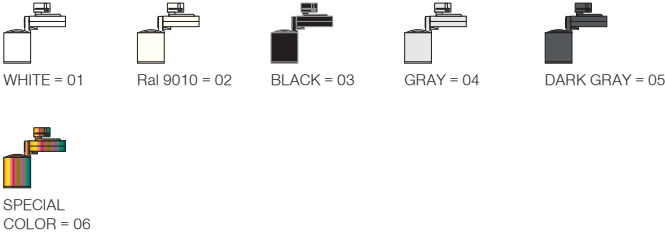

5 / Product Color / Ürün Renk

Technical Drawing / Teknik Çizim

4 / Reflector Angle / Reflektör Açısı

* See page 312 for ldt files. / Işık eğrileri için sayfa 312 bakınız.

EN

- Die-cast aluminium body.
- Mains voltage: 220-240V / 50-60Hz.
- Clever thermal design with passive heat dissipation.
- With 3-phase universal track adaptor.
- 180° rotation on vertical and 350° angle on horizontal axis with mechanical aiming lock.
- Clear safety glass.
- Classic dimming systems of DALI, 1-10V and Phase-Cut Dim options.
- High tech control systems of Tuneable White, Warm Dim and Wireless Dim options.
- Basic colours: White, Black, Gray, Dark Gray, RAL9010 and special color options.
- Available accessories are Barn Door, Honeycomb Filter, Colour Filter, Antiglare Screen and Visor.
- Super Spot, Spot, Medium, Flood and Wide Flood beam angle options available with rotationally symmetric light distribution.
- Standart CRI>80, high CRI>90 and super high CRI>98 LED options available.
- Up to 131lm/W efficiency.
- High colour consistency: <3 SDCM

2	Watt - Driving Current / Watt - Sürüş Akımı		3				4		5			
			CRI / Kelvin				Reflector Angle / Reflektör Açısı		Product Color / Ürün Renk			
42	42W	1050mA	827	CRI>80 - 2700K	9827	CRI>98 - 2700K		SS	12° - Super Spot		01	white
35	35W	900mA	830	CRI>80 - 3000K	9830	CRI>98 - 3000K		SP	20° - Spot		02	ral 9010
31	31W	800mA	835	CRI>80 - 3500K	9840	CRI>98 - 4000K		ME	30° - Medium		03	black
28	28W	700mA	840	CRI>80 - 4000K	MEAT	1800K		FL	40° - Flood		04	gray
			850	CRI>80 - 5000K	GOLD	2400K		WF	60° - Wide Flood		05	dark gray
			927	CRI>90 - 2700K	FISH	6600K					06	special color
			930	CRI>90 - 3000K								
			935	CRI>90 - 3500K								
			940	CRI>90 - 4000K								