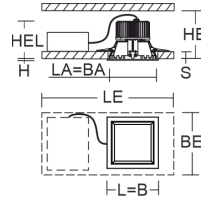

Quardo

901708.002.1.76 | Recessed downlights

Recessed downlights
4051859503903
LED
L 176, B 176, H 4, HEL 145

High-quality recessed downlight with square luminous surface. Recessed frame: die-cast aluminium, powder-coated. Mounting bracket: galvanised sheet steel. Reflector: aluminium, highly polished anodised finish. Polycarbonate satin-finish recessed cover plate. Ceiling installation with spring system. Including separate LED converter with connecting cable 600 mm. Through-wiring box (5 pole) available as accessory.

Colour

Colour Traffic white, matt (RAL 9016)

Dimensions

Length L	176 mm
Width B	176 mm
Height H	4 mm
Cut-out length LA	165 mm
Cut-out width BA	165 mm
Recess height HE	150 mm
Luminaire: recess height HEL	145 mm
Ceiling thickness S	1-30 mm
Dimensions	L 156 x B 43 x H 30 mm
Weight	1,08 kg