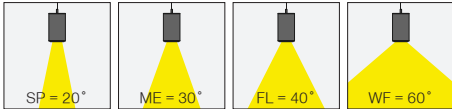

4 / Reflector Angle / Reflektör Açısı

* See page 958 for ldt files. / Işık eğrileri için sayfa 958 bakınız.