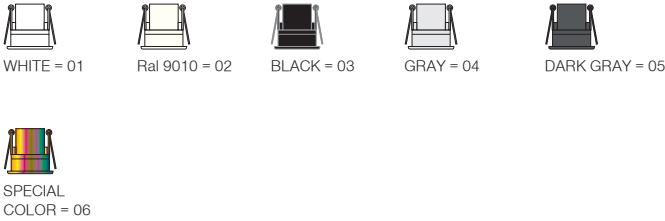

Cub Micro

5 / Product Color / Ürün Renk

Technical Drawing / Teknik Çizim

4 / Reflector Angle / Reflektör Açısı

* See page 760 for ldt files. / Işık eğrileri için sayfa 760 bakınız.

EN

- Die-cast aluminium body.
- Mains voltage: 220-240V / 50-60Hz.
- Clever thermal design with passive heat dissipation.
- Clear safety glass.
- Classic dimming systems of DALI, 1-10V and Phase-Cut Dim options.
- High tech control systems of Tuneable White, Warm Dim and Wireless Dim options.
- Basic colours: White, Black, Gray, Dark Gray, RAL9010 and special color options.
- Available accesories are Honeycomb Filter and Colour Filter.
- Spot, Medium and Flood beam angle options available with rotationally symmetric light distribution.
- Standart CRI>80, high CRI>90 and super high CRI>98 LED options available.
- Up to 113lm/W efficiency.
- High colour consistency: <3 SDCM
- Emergency kit system can be integrated.

| | 2 | 3 | | 4 | | 5 | |
|-------------------------------------|---|--------------|-----|-----------------------------------|------|---------------------------|------------------|
| | Watt - Driving Current / Watt - Sürüş Akımı | CRI / Kelvin | | Reflector Angle / Reflektör Açısı | | Product Color / Ürün Renk | |
| Complete Code / Komple Kod (.) / | 7 | 7W - 180mA | 827 | CRI>80 - 2700K | 9827 | CRI>98 - 2700K | 01 white |
| | 4 | 4W - 100mA | 830 | CRI>80 - 3000K | 9830 | CRI>98 - 3000K | 02 ral 9010 |
| | | | 835 | CRI>80 - 3500K | 9840 | CRI>98 - 4000K | 03 black |
| | | | 840 | CRI>80 - 4000K | | | 04 gray |
| | | | 850 | CRI>80 - 5000K | | | 05 dark gray |
| | | | 927 | CRI>90 - 2700K | | | 06 special color |
| | | | 930 | CRI>90 - 3000K | | | |
| | | | 935 | CRI>90 - 3500K | | | |
| | | | 940 | CRI>90 - 4000K | | | |