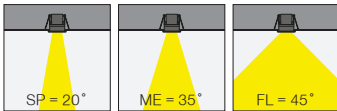

Cub Micro

5 / Product Color / Ürün Renk

Technical Drawing / Teknik Çizim

4 / Reflector Angle / Reflektör Açısı

* See page 760 for ldt files. / Işık eğrileri için sayfa 760 bakınız.

EN

- Die-cast aluminium body.
- Mains voltage: 220-240V / 50-60Hz.
- Clever thermal design with passive heat dissipation.
- Clear safety glass.
- Classic dimming systems of DALI, 1-10V and Phase-Cut Dim options.
- High tech control systems of Tuneable White, Warm Dim and Wireless Dim options.
- Basic colours: White, Black, Gray, Dark Gray, RAL9010 and special color options.
- Available accesories are Honeycomb Filter and Colour Filter.
- Spot, Medium and Flood beam angle options available with rotationally symmetric light distribution.
- Standart CRI>80, high CRI>90 and super high CRI>98 LED options available.
- Up to 113lm/W efficiency.
- High colour consistency: <3 SDCM
- Emergency kit system can be integrated.

| | 2 | 3 | | 4 | | 5 | |
|-------------------------------------|---|--------------|-----|-----------------------------------|------|---------------------------|------------------|
| | Watt - Driving Current / Watt - Sürüş Akımı | CRI / Kelvin | | Reflector Angle / Reflektör Açısı | | Product Color / Ürün Renk | |
| Complete Code / Komple Kod (.) / | 7 | 7W - 180mA | 827 | CRI>80 - 2700K | 9827 | CRI>98 - 2700K | 01 white |
| | 4 | 4W - 100mA | 830 | CRI>80 - 3000K | 9830 | CRI>98 - 3000K | 02 ral 9010 |
| | | | 835 | CRI>80 - 3500K | 9840 | CRI>98 - 4000K | 03 black |
| | | | 840 | CRI>80 - 4000K | | | 04 gray |
| | | | 850 | CRI>80 - 5000K | | | 05 dark gray |
| | | | 927 | CRI>90 - 2700K | | | 06 special color |
| | | | 930 | CRI>90 - 3000K | | | |
| | | | 935 | CRI>90 - 3500K | | | |
| | | | 940 | CRI>90 - 4000K | | | |