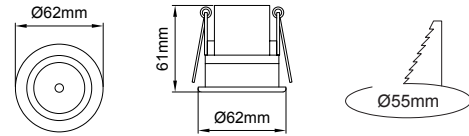

Cub Micro

5 / Product Color / Ürün Renk

Technical Drawing / Teknik Çizim

4 / Reflector Angle / Reflektör Açısı

* See page 760 for ldt files. / Işık eğrileri için sayfa 760 bakınız.

EN

- Die-cast aluminium body.
- Mains voltage: 220-240V / 50-60Hz.
- Clever thermal design with passive heat dissipation.
- Clear safety glass.
- Classic dimming systems of DALI, 1-10V and Phase-Cut Dim options.
- High tech control systems of Tuneable White, Warm Dim and Wireless Dim options.
- Basic colours: White, Black, Gray, Dark Gray, RAL9010 and special color options.
- Available accesories are Honeycomb Filter and Colour Filter.
- Spot, Medium and Flood beam angle options available with rotationally symmetric light distribution.
- Standart CRI>80, high CRI>90 and super high CRI>98 LED options available.
- Up to 113lm/W efficiency.
- High colour consistency: <3 SDCM
- Emergency kit system can be integrated.

| | 2 | 3 | | 4 | | 5 | |
|-------------------------------------|---|--------------|-----|-----------------------------------|------|---------------------------|------------------|
| | Watt - Driving Current / Watt - Sürüş Akımı | CRI / Kelvin | | Reflector Angle / Reflektör Açısı | | Product Color / Ürün Renk | |
| Complete Code / Komple Kod (.) / | 7 | 7W - 180mA | 827 | CRI>80 - 2700K | 9827 | CRI>98 - 2700K | 01 white |
| | 4 | 4W - 100mA | 830 | CRI>80 - 3000K | 9830 | CRI>98 - 3000K | 02 ral 9010 |
| | | | 835 | CRI>80 - 3500K | 9840 | CRI>98 - 4000K | 03 black |
| | | | 840 | CRI>80 - 4000K | | | 04 gray |
| | | | 850 | CRI>80 - 5000K | | | 05 dark gray |
| | | | 927 | CRI>90 - 2700K | | | 06 special color |
| | | | 930 | CRI>90 - 3000K | | | |
| | | | 935 | CRI>90 - 3500K | | | |
| | | | 940 | CRI>90 - 4000K | | | |