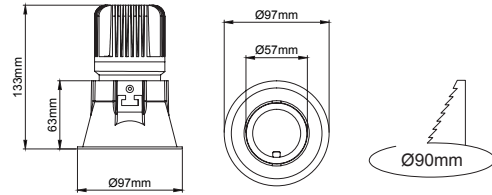

Trimo Midi

5 / Product Color / Ürün Renk

Technical Drawing / Teknik Çizim

4 / Reflector Angle / Reflektör Açısı

* See page 759 for ldt files. / Işık eğrileri için sayfa 759 bakınız.

EN

- Die-cast aluminium body.
- Mains voltage: 220-240V / 50-60Hz.
- Clever thermal design with passive heat dissipation.
- Clear safety glass.
- Classic dimming systems of DALI, 1-10V and Phase-Cut Dim options.
- High tech control systems of Tuneable White, Warm Dim and Wireless Dim options.
- Basic colours: White, Black, Gray, Dark Gray, RAL9010 and special color options.
- Available accessories are Honeycomb Filter and Colour Filter.
- Spot, Flood and Wide Flood beam angle options available with rotationally symmetric light distribution.
- Standart CRI>80, high CRI>90 and super high CRI>98 LED options available.
- Up to 92lm/W efficiency.
- High colour consistency: <3 SDCM
- Emergency kit system can be integrated.

Power / Güç	CRI	Order Code / Sipariş Kodu	Kelvin	Lümen T _c =50° Lümen
15W	CRI>80	I01.MLR.18015 . (.) . (...) . (.) . (.)	2700K	1250
			3000K	1281
			3500K	1326
			4000K	1372
			5000K	1468
	CRI>90	I01.MLR.18015 . (.) . (...) . (.) . (.)	2700K	1125
			3000K	1152
			3500K	1193
			4000K	1234
			5000K	X
	CRI>98	I01.MLR.18015 . (.) . (...) . (.) . (.)	2700K	863
			3000K	895
			4000K	939
	Meat / Et COB	I01.MLR.18015 . (.) . (...) . (.) . (.)	1800K	X
	Food / Gıda COB	I01.MLR.18015 . (.) . (...) . (.) . (.)	2400K	X
	FISH / Balık COB	I01.MLR.18015 . (.) . (...) . (.) . (.)	6600K	X