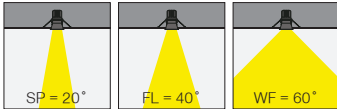

Trimo Midi

5 / Product Color / Ürün Renk

Technical Drawing / Teknik Çizim

4 / Reflector Angle / Reflektör Açısı

* See page 759 for ldt files. / Işık eğrileri için sayfa 759 bakınız.

EN

- Die-cast aluminium body.
- Mains voltage: 220-240V / 50-60Hz.
- Clever thermal design with passive heat dissipation.
- Clear safety glass.
- Classic dimming systems of DALI, 1-10V and Phase-Cut Dim options.
- High tech control systems of Tuneable White, Warm Dim and Wireless Dim options.
- Basic colours: White, Black, Gray, Dark Gray, RAL9010 and special color options.
- Available accessories are Honeycomb Filter and Colour Filter.
- Spot, Flood and Wide Flood beam angle options available with rotationally symmetric light distribution.
- Standart CRI>80, high CRI>90 and super high CRI>98 LED options available.
- Up to 92lm/W efficiency.
- High colour consistency: <3 SDCM
- Emergency kit system can be integrated.

2	Watt - Driving Current / Watt - Sürüş Akımı	3		CRI / Kelvin		4	Reflector Angle / Reflektör Açısı	5		Product Color / Ürün Renk	
15	15W - 350mA	827	CRI>80 - 2700K	9827	CRI>98 - 2700K		SP 20° - Spot		01	white	
10	10W - 250mA	830	CRI>80 - 3000K	9830	CRI>98 - 3000K		FL 40° - Flood		02	ral 9010	
7	7W - 180mA	835	CRI>80 - 3500K	9840	CRI>98 - 4000K		WF 60° - Wide Flood		03	black	
4	4W - 100mA	840	CRI>80 - 4000K						04	gray	
		850	CRI>80 - 5000K						05	dark gray	
		927	CRI>90 - 2700K						06	special color	
		930	CRI>90 - 3000K								
		935	CRI>90 - 3500K								
		940	CRI>90 - 4000K								