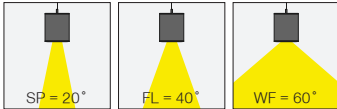

4 / Reflector Angle / Reflektör Açısı

* See page 959 for ldt files. / Işık eğrileri için sayfa 959 bakınız.