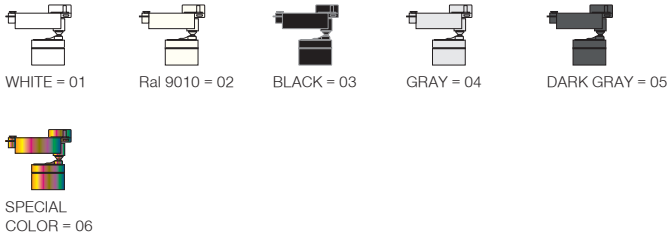

Cosmos RGBW

5 / Product Color / Ürün Renk

Technical Drawing / Teknik Çizim

4 / Reflector Angle / Reflektör Açısı

EN

- Die-cast aluminium body.
- Clever thermal design with passive heat dissipation.
- With 3-phase universal in-track adaptor.
- 90° rotation on vertical and 350° angle on horizontal axis with mechanical aiming lock.
- Individual lenses with uniform light effect.
- DALI DT8 operating mode enables individual addressing.
- Two DALI addresses; one for colour control and the other for dimming at every specific colour mode.
- Basic colours: White, Black, Gray, Dark Gray, RAL9010 and special color options.
- Available accessories are Honeycomb Filter, Linear Spread diffuser and Softening diffuser.
- Spot, Medium, Flood and Wide Flood beam angle options available with rotationally symmetric light distribution.