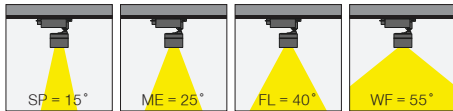

Cosmos RGBW

5 / Product Color / Ürün Renk

Technical Drawing / Teknik Çizim

4 / Reflector Angle / Reflektör Açısı

EN

- Die-cast aluminium body.
- Clever thermal design with passive heat dissipation.
- With 3-phase universal in-track adaptor.
- 90° rotation on vertical and 350° angle on horizontal axis with mechanical aiming lock.
- Individual lenses with uniform light effect.
- DALI DT8 operating mode enables individual addressing.
- Two DALI addresses; one for colour control and the other for dimming at every specific colour mode.
- Basic colours: White, Black, Gray, Dark Gray, RAL9010 and special color options.
- Available accessories are Honeycomb Filter, Linear Spread diffuser and Softening diffuser.
- Spot, Medium, Flood and Wide Flood beam angle options available with rotationally symmetric light distribution.