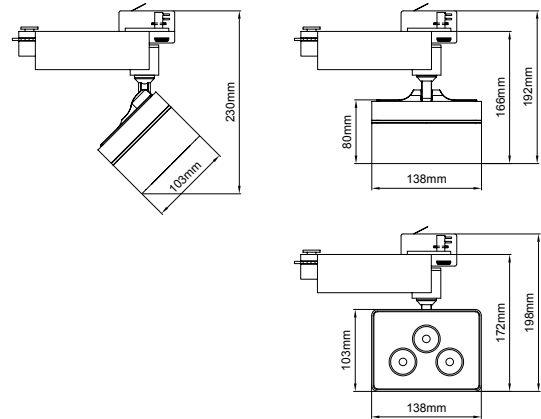

Cosmos RGBW

5 / Product Color / Ürün Renk

Technical Drawing / Teknik Çizim

4 / Reflector Angle / Reflektör Açısı

EN

- Die-cast aluminium body.
- Clever thermal design with passive heat dissipation.
- With 3-phase universal in-track adaptor.
- 90° rotation on vertical and 350° angle on horizontal axis with mechanical aiming lock.
- Individual lenses with uniform light effect.
- DALI DT8 operating mode enables individual addressing.
- Two DALI addresses; one for colour control and the other for dimming at every specific colour mode.
- Basic colours: White, Black, Gray, Dark Gray, RAL9010 and special color options.
- Available accessories are Honeycomb Filter, Linear Spread diffuser and Softening diffuser.
- Spot, Medium, Flood and Wide Flood beam angle options available with rotationally symmetric light distribution.