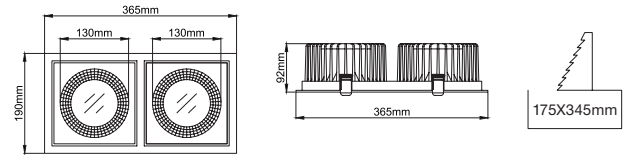

Leila Square Downlight

5 / Product Color / Ürün Renk

Technical Drawing / Teknik Çizim

4 / Angle / Açısı

EN

- Die-cast aluminium body.
- Mains voltage: 220-240V / 50-60Hz.
- Clever thermal design with passive heat dissipation.
- Classic dimming systems of DALI, 1-10V and Phase-Cut Dim options.
- High tech control systems of Tuneable White and Wireless Dim options.
- Basic colours: White, Black, Gray, Dark Gray, RAL9010 and special color options.
- Wide Flood beam angle option available with rotationally symmetric light distribution.
- Standart CRI>80 and high CRI>90 LED options available.
- Up to 73lm/W efficiency.
- High colour consistency: <3 SDCM
- IP44 Protection rating.
- Gold plated reflector accessory option available upon request.
- UGR<22 in standart version.
- UGR<19 in microprismatic diffuser accessory integration.
- Emergency kit system can be integrated.

Leila Square Downlight

Leila Square Downlight / I02.PLR.15071

* Code example / Kod örneği:

I02.PLR.15071 . 21 . 827 . WF . 01

- 1- Product code / Armatür kodu
- 2- Power / Güç
- 3- CRI / Kelvin
- 4- Reflector angle / Reflektör açısı
- 5- Colour / Ürün renk

Power / Güç	CRI	Order Code / Sipariş Kodu	Kelvin	Lümen T _c =50° Lümen	kg
21W	CRI>80	I02.PLR.15071 . (.) . (...) . (.) . (.)	2700K	1435	1.3
			3000K	1480	
			3500K	1510	
			4000K	1540	
			5000K	1585	
	CRI>90	I02.PLR.15071 . (.) . (...) . (.) . (.)	2700K	1335	
			3000K	1375	
			3500K	1405	
			4000K	1432	
			5000K	X	
	CRI>98	I02.PLR.15071 . (.) . (...) . (.) . (.)	2700K	X	
			3000K	X	
			4000K	X	

Power / Güç	CRI	Order Code / Sipariş Kodu	Kelvin	Lümen T _c =50° Lümen	kg
2x21W	CRI>80	I02.PLR.15073 . (.) . (...) . (.) . (.)	2700K	2870	2.5
			3000K	2960	
			3500K	3020	
			4000K	3080	
			5000K	3170	
	CRI>90	I02.PLR.15073 . (.) . (...) . (.) . (.)	2700K	2670	
			3000K	2750	
			3500K	2810	
			4000K	2864	
			5000K	X	
	CRI>98	I02.PLR.15073 . (.) . (...) . (.) . (.)	2700K	X	
			3000K	X	
			4000K	X	