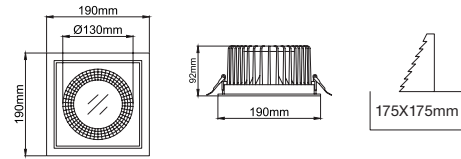

Leila Square Downlight

5 / Product Color / Ürün Renk

Technical Drawing / Teknik Çizim

4 / Angle / Açısı

EN

- Die-cast aluminium body.
- Mains voltage: 220-240V / 50-60Hz.
- Clever thermal design with passive heat dissipation.
- Classic dimming systems of DALI, 1-10V and Phase-Cut Dim options.
- High tech control systems of Tuneable White and Wireless Dim options.
- Basic colours: White, Black, Gray, Dark Gray, RAL9010 and special color options.
- Wide Flood beam angle option available with rotationally symmetric light distribution.
- Standart CRI>80 and high CRI>90 LED options available.
- Up to 73lm/W efficiency.
- High colour consistency: <3 SDCM
- IP44 Protection rating.
- Gold plated reflector accessory option available upon request.
- UGR<22 in standart version.
- UGR<19 in microprismatic diffuser accessory integration.
- Emergency kit system can be integrated.

Leila Square Downlight

Leila Square Downlight / I02.PLR.15071

* Code example / Kod örneği:

I02.PLR.15071 . 21 . 827 . WF . 01

- 1- Product code / Armatür kodu
- 2- Power / Güç
- 3- CRI / Kelvin
- 4- Reflector angle / Reflektör açısı
- 5- Colour / Ürün renk

Power / Güç	CRI	Order Code / Sipariş Kodu	Kelvin	Lümen T _c =50° Lümen	kg
21W	CRI>80	I02.PLR.15071 . (.) . (...) . (.) . (.)	2700K	1435	1.3
			3000K	1480	
			3500K	1510	
			4000K	1540	
			5000K	1585	
	CRI>90	I02.PLR.15071 . (.) . (...) . (.) . (.)	2700K	1335	
			3000K	1375	
			3500K	1405	
			4000K	1432	
			5000K	X	
	CRI>98	I02.PLR.15071 . (.) . (...) . (.) . (.)	2700K	X	
			3000K	X	
			4000K	X	

Power / Güç	CRI	Order Code / Sipariş Kodu	Kelvin	Lümen T _c =50° Lümen	kg
2x21W	CRI>80	I02.PLR.15073 . (.) . (...) . (.) . (.)	2700K	2870	2.5
			3000K	2960	
			3500K	3020	
			4000K	3080	
			5000K	3170	
	CRI>90	I02.PLR.15073 . (.) . (...) . (.) . (.)	2700K	2670	
			3000K	2750	
			3500K	2810	
			4000K	2864	
			5000K	X	
	CRI>98	I02.PLR.15073 . (.) . (...) . (.) . (.)	2700K	X	
			3000K	X	
			4000K	X	