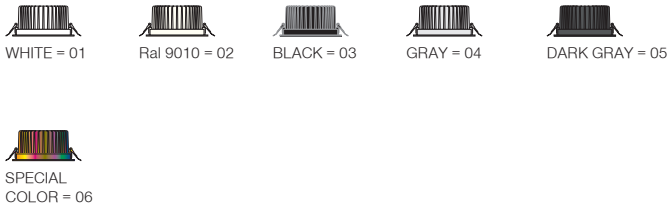

Leila Square Downlight

5 / Product Color / Ürün Renk

Technical Drawing / Teknik Çizim

4 / Angle / Açısı

EN

- Die-cast aluminium body.
- Mains voltage: 220-240V / 50-60Hz.
- Clever thermal design with passive heat dissipation.
- Classic dimming systems of DALI, 1-10V and Phase-Cut Dim options.
- High tech control systems of Tuneable White and Wireless Dim options.
- Basic colours: White, Black, Gray, Dark Gray, RAL9010 and special color options.
- Wide Flood beam angle option available with rotationally symmetric light distribution.
- Standart CRI>80 and high CRI>90 LED options available.
- Up to 73lm/W efficiency.
- High colour consistency: <3 SDCM
- IP44 Protection rating.
- Gold plated reflector accessory option available upon request.
- UGR<22 in standart version.
- UGR<19 in microprismatic diffuser accessory integration.
- Emergency kit system can be integrated.

Power / Güç	CRI	Order Code / Sipariş Kodu	Kelvin	Lümen T _c =50° Lümen	kg
2x21W	CRI>80	I02.PLR.15073 . (.) . (...) . (.) . (.)	2700K	2870	2.5
			3000K	2960	
			3500K	3020	
			4000K	3080	
			5000K	3170	
	CRI>90	I02.PLR.15073 . (.) . (...) . (.) . (.)	2700K	2670	
			3000K	2750	
			3500K	2810	
			4000K	2864	
			5000K	X	
	CRI>98	I02.PLR.15073 . (.) . (...) . (.) . (.)	2700K	X	
			3000K	X	
			4000K	X	

2	Watt - Driving Current / Watt - Sürüş Akımı	3	CRI / Kelvin		4	Reflector Angle / Reflektör Açısı	5	Product Color / Ürün Renk
21	21W - 500mA	827	CRI>80 - 2700K	927	CRI>90 - 2700K	WF	68° - Wide Flood	01 white
16	16W - 350mA	830	CRI>80 - 3000K	930	CRI>90 - 3000K	WF	2x68° - Wide Flood	02 ral 9010
21	2x21W - 500mA	835	CRI>80 - 3500K	935	CRI>90 - 3500K			03 black
16	2x16W - 350mA	840	CRI>80 - 4000K	940	CRI>90 - 4000K			04 gray
		850	CRI>80 - 5000K					05 dark gray
								06 special color