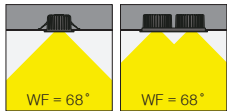

Leila Square Downlight

5 / Product Color / Ürün Renk

Technical Drawing / Teknik Çizim

4 / Angle / Açısı

EN

- Die-cast aluminium body.
- Mains voltage: 220-240V / 50-60Hz.
- Clever thermal design with passive heat dissipation.
- Classic dimming systems of DALI, 1-10V and Phase-Cut Dim options.
- High tech control systems of Tuneable White and Wireless Dim options.
- Basic colours: White, Black, Gray, Dark Gray, RAL9010 and special color options.
- Wide Flood beam angle option available with rotationally symmetric light distribution.
- Standart CRI>80 and high CRI>90 LED options available.
- Up to 73lm/W efficiency.
- High colour consistency: <3 SDCM
- IP44 Protection rating.
- Gold plated reflector accessory option available upon request.
- UGR<22 in standart version.
- UGR<19 in microprismatic diffuser accessory integration.
- Emergency kit system can be integrated.

Power / Güç	CRI	Order Code / Sipariş Kodu	Kelvin	Lümen T _c =50° Lümen	kg
2x21W	CRI>80	I02.PLR.15073 . (.) . (...) . (.) . (.)	2700K	2870	2.5
			3000K	2960	
			3500K	3020	
			4000K	3080	
			5000K	3170	
	CRI>90	I02.PLR.15073 . (.) . (...) . (.) . (.)	2700K	2670	
			3000K	2750	
			3500K	2810	
			4000K	2864	
			5000K	X	
	CRI>98	I02.PLR.15073 . (.) . (...) . (.) . (.)	2700K	X	
			3000K	X	
			4000K	X	

2	Watt - Driving Current / Watt - Sürüş Akımı	3	CRI / Kelvin		4	Reflector Angle / Reflektör Açısı	5	Product Color / Ürün Renk
21	21W - 500mA	827	CRI>80 - 2700K	927	CRI>90 - 2700K	WF	68° - Wide Flood	01 white
16	16W - 350mA	830	CRI>80 - 3000K	930	CRI>90 - 3000K	WF	2x68° - Wide Flood	02 ral 9010
21	2x21W - 500mA	835	CRI>80 - 3500K	935	CRI>90 - 3500K			03 black
16	2x16W - 350mA	840	CRI>80 - 4000K	940	CRI>90 - 4000K			04 gray
		850	CRI>80 - 5000K					05 dark gray
								06 special color