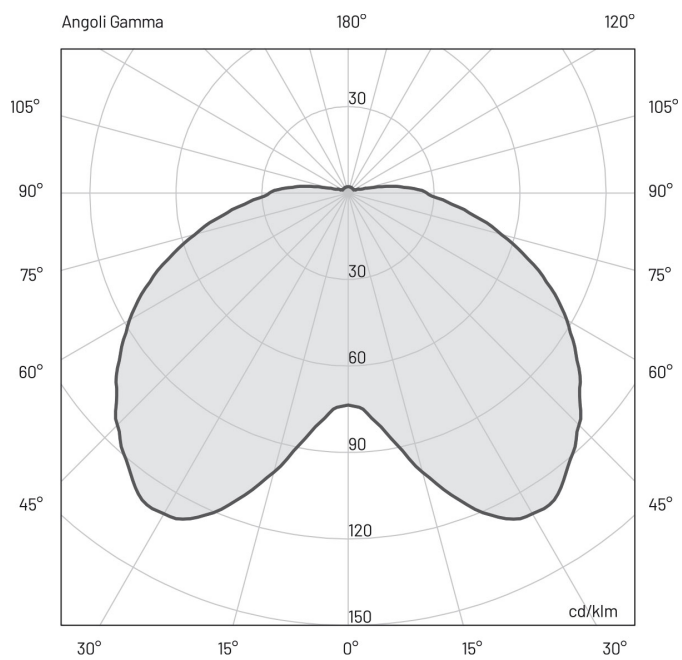

Photometry

Available accessories

00A170.01P

Anchor bolt

0404M003

Loop-in loop-out IP68