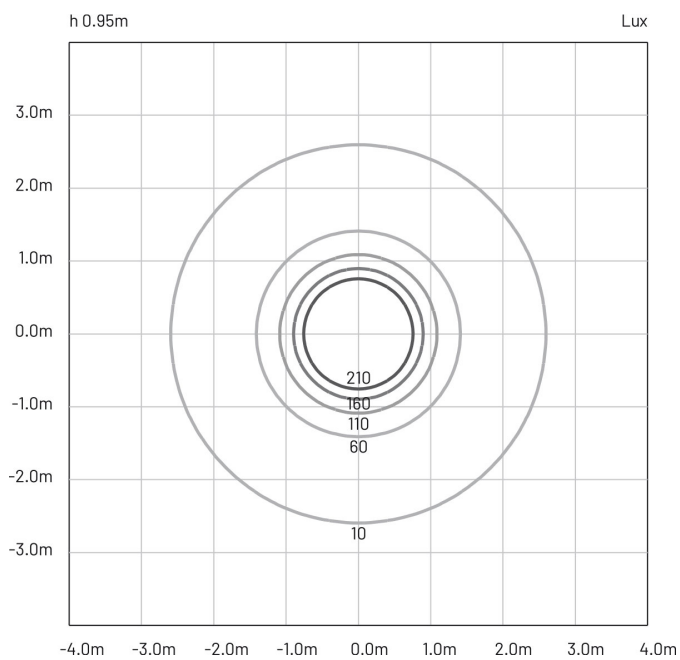

Isolux

Photometry

Available accessories

00A170.01P

Anchor bolt

0404M003

Loop-in loop-out IP68