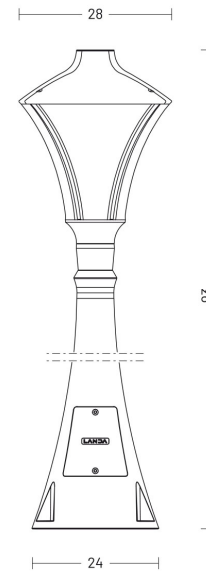

Morphis_1 | 29 W | diffuse | Bollards

93 cm

Technical Specifications

Source lamp	LED 29 W
Total wattage	33
Voltage	220-240 Vac - 50/60 Hz
Control	On/Off • dimmable on request
Luminous flux (*Source flux)	1700 lm (3400 lm*) @ 3000 K
Luminous efficacy	48 lm/W @ 3000 K
McADAM steps	3
Beam	diffuse
CRI	>90
Life time	L 70 > 50.000 h Ta 25°C L 70 > 50.000 h Ta 40°C
IP rating	65
IK rating	8
Insulation class	I

Materials

Body	Die-cast aluminium EN47100
Diffuser	Extra clear polycarbonate
Finishing	Black - Polyester powder paint

Isolux

Photometry

Available accessories

00A170.01P

Anchor bolt

0404M003

Loop-in loop-out IP68