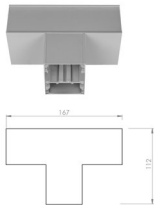

Sigma II T joint

PX4040357
FJ011.22.0000

1x

Grey

Installation element

Simple suspension
Pieces in set: 1

PX0922149
FS001.00.1500