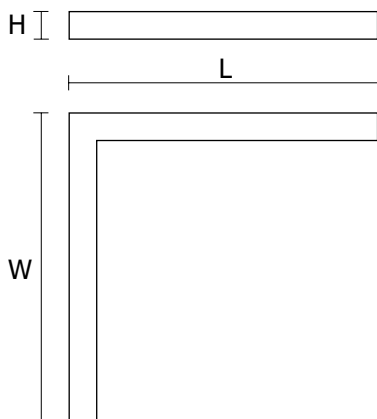

DIMENSIONS

L [mm]	W [mm]	H [mm]
587	587	75

L = Length | W = Width | H = Height / Depth

ACCESSORIES

Electric element

	Electrical suspension Pieces in set: 1	PX0922077 FS002.22.1500	Grey
		PX0922083 FS002.11.1500	White
		PX0922090 FS002.33.1500	Black
Sigma II through wiring Pieces in set: 1		PX4043508	5x L=1085mm