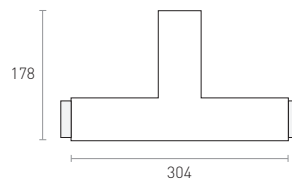

UNIÓN LED EN T
LED T JOINT