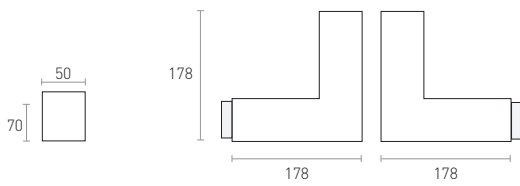

UNIÓN LED EN L
LED L JOINT