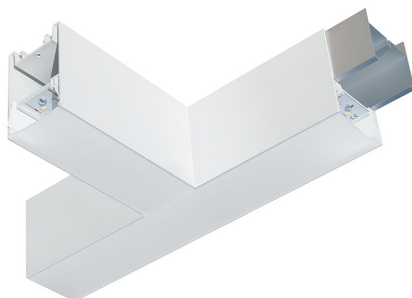

ALIKET INFINIT / UNIÓN LED EN L / LED L JOINT

Ref.	Color / Colour	Medidas / Measures	Unión / Joint	W	[83] lm 3000k	*[84] lm 4000k	[85] lm 5700k
0040 01 06 84 D 0040 52 06 84 D	Blanco / White Cromo mate / Matt chrome	178x178 x50x70 178x178 x50x70	Derecha / Right Derecha / Right	6 (Aliket 20w) 6 (Aliket 20w)	741 741	750 750	750 750
0040 01 12 84 D 0040 52 12 84 D	Blanco / White Cromo mate / Matt chrome	178x178 x50x70 178x178 x50x70	Derecha / Right Derecha / Right	12 (Aliket 40w) 12 (Aliket 40w)	1482 1482	1500 1500	1500 1500
0040 01 06 84 I 0040 52 06 84 I	Blanco / White Cromo mate / Matt chrome	178x178 x50x70 178x178 x50x70	Izquierda / Left Izquierda / Left	6 (Aliket 20w) 6 (Aliket 20w)	741 741	750 750	750 750
0040 01 12 84 I 0040 52 12 84 I	Blanco / White Cromo mate / Matt chrome	178x178 x50x70 178x178 x50x70	Izquierda / Left Izquierda / Left	12 (Aliket 40w) 12 (Aliket 40w)	1482 1482	1500 1500	1500 1500

*Estándar / *Standard

UNIÓN LED EN T
LED T JOINT

ALIKET INFINIT / UNIÓN LED EN T / LED T JOINT

Ref.	Color / Colour	Medidas / Measures	W	[83] lm 3000k	*[84] lm 4000k	[85] lm 5700k
0041 01 08 84 0041 52 08 84	Blanco / White Cromo mate / Matt chrome	178x304x50x70 178x304x50x70	8 (Aliket 20w) 8 (Aliket 20w)	988 988	1000 1000	1000 1000
0041 01 15 84 0041 52 15 84	Blanco / White Cromo mate / Matt chrome	178x304x50x70 178x304x50x70	15 (Aliket 40w) 15 (Aliket 40w)	1852 1852	1875 1875	1875 1875

*Estándar / *Standard

UNIÓN LED EN CRUZ
LED CROSS JOINT