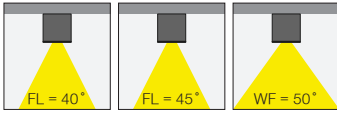

4 / Reflector Angle / Reflektör Açısı