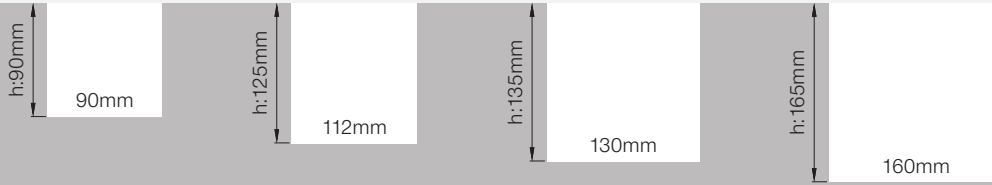

VENUS Surface

Venus Maxi

Venus Midi

Venus Mini

Venus Micro

VENUS is a surface mounted spotlight range with different power and dimension options. Simple square with radius edge form design. VENUS has extraordinarily high light effectiveness with highest lumen per watt COB and efficient reflector integration.

Practical mounting system via special lock mechanism of lower plate. Honeycomb filter to reduce glare and colour filter to give different lighting effects can be integrated to the luminaire.

Low glare light output $UGR \leq 19$ despite wide beam angle distribution.