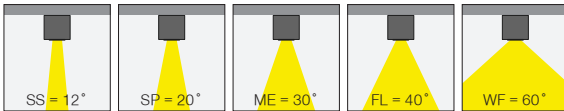

Mofos LC Surface

5 / Product Color / Ürün Renk

Technical Drawing / Teknik Çizim

4 / Reflector Angle / Reflektör Açısı

* See page 882 for ldt files. / Işık eğrileri için sayfa 882 bakınız.

EN

- Die-cast aluminium body.
- Mains voltage: 220-240V / 50-60Hz.
- Clever thermal design with passive heat dissipation.
- 20° rotation on vertical and 20° angle on horizontal axis with mechanical aiming lock.
- Clear safety glass.
- Classic dimming systems of DALI, 1-10V and Phase-Cut Dim options.
- High tech control systems of Tuneable White, Warm Dim and Wireless Dim options.
- Basic colours: White, Black, Gray, Dark Gray, RAL9010 and special color options.
- Available accessories are Honeycomb Filter and Colour Filter.
- Super Spot, Spot, Medium, Flood and Wide Flood beam angle options available with rotationally symmetric light distribution.
- Standart CRI>80, high CRI>90 and super high CRI>98 LED options available.
- Up to 130lm/W efficiency.
- High colour consistency: <3 SDCM

2	Watt - Driving Current / Watt - Sürüş Akımı		3				4			5		
			CRI / Kelvin				Reflector Angle / Reflektör Açısı			Product Color / Ürün Renk		
42	42W	1050mA	827	CRI>80 - 2700K	9827	CRI>98 - 2700K		SS	12° - Super Spot		01	white
35	35W	900mA	830	CRI>80 - 3000K	9830	CRI>98 - 3000K		SP	20° - Spot		02	ral 9010
31	31W	800mA	835	CRI>80 - 3500K	9840	CRI>98 - 4000K		ME	30° - Medium		03	black
28	28W	700mA	840	CRI>80 - 4000K	MEAT	1800K		FL	40° - Flood		04	gray
			850	CRI>80 - 5000K	GOLD	2400K		WF	60° - Wide Flood		05	dark gray
			927	CRI>90 - 2700K	FISH	6600K					06	special color
			930	CRI>90 - 3000K								
			935	CRI>90 - 3500K								
			940	CRI>90 - 4000K								