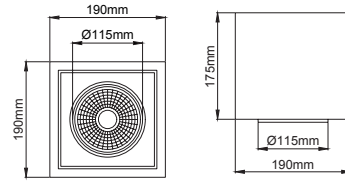

Mofos LC Surface

5 / Product Color / Ürün Renk

Technical Drawing / Teknik Çizim

4 / Reflector Angle / Reflektör Açısı

* See page 882 for ldt files. / Işık eğrileri için sayfa 882 bakınız.

EN

- Die-cast aluminium body.
- Mains voltage: 220-240V / 50-60Hz.
- Clever thermal design with passive heat dissipation.
- 20° rotation on vertical and 20° angle on horizontal axis with mechanical aiming lock.
- Clear safety glass.
- Classic dimming systems of DALI, 1-10V and Phase-Cut Dim options.
- High tech control systems of Tuneable White, Warm Dim and Wireless Dim options.
- Basic colours: White, Black, Gray, Dark Gray, RAL9010 and special color options.
- Available accessories are Honeycomb Filter and Colour Filter.
- Super Spot, Spot, Medium, Flood and Wide Flood beam angle options available with rotationally symmetric light distribution.
- Standart CRI>80, high CRI>90 and super high CRI>98 LED options available.
- Up to 130lm/W efficiency.
- High colour consistency: <3 SDCM