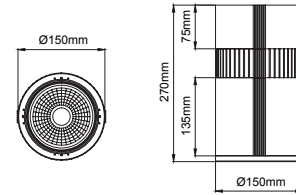

Globus Surface

5 / Product Color / Ürün Renk

Technical Drawing / Teknik Çizim

4 / Reflector Angle / Reflektör Açısı

* See page 882 for ldt files. / Işık eğrileri için sayfa 882 bakınız.

EN

- Aluminium body.
- Mains voltage: 220-240V / 50-60Hz.
- Clever thermal design with passive heat dissipation.
- Clear safety glass.
- Classic dimming systems of DALI, 1-10V and Phase-Cut Dim options.
- High tech control systems of Tuneable White, Warm Dim and Wireless Dim options.
- Basic colours: White, Black, Gray, Dark Gray, RAL9010 and special color options.
- Available accessories are Honeycomb Filter and Colour Filter.
- Super Spot, Spot, Medium, Flood and Wide Flood beam angle options available with rotationally symmetric light distribution.
- Standart CRI>80, high CRI>90 and super high CRI>98 LED options available.
- Up to 138lm/W efficiency.
- High colour consistency: <3 SDCM
- Emergency kit system can be integrated only if the length of the fixture increases.

Globus Surface

Globus Surface / I01.MLS.03013

* Code example / Kod örneği:

I01.MLS.03013 . 35 . 827 . SS . 01

- 1- Product code / Armatür kodu
- 2- Power / Güç
- 3- CRI / Kelvin
- 4- Reflector angle / Reflektör açısı
- 5- Colour / Ürün renk

Power / Güç	CRI	Order Code / Sipariş Kodu	Kelvin	Lümen T _c =50° Lümen
35W	CRI>80	I01.MLS.03013 . (.) . (...) . (.) . (.)	2700K	4453
			3000K	4567
			3500K	4726
			4000K	4802
			5000K	5234
	CRI>90	I01.MLS.03013 . (.) . (...) . (.) . (.)	2700K	4007
			3000K	4110
			3500K	4253
			4000K	4402
			5000K	X
	CRI>98	I01.MLS.03013 . (.) . (...) . (.) . (.)	2700K	3083
			3000K	3195
			4000K	3418
	Meat / Et COB	I01.MLS.03013 . (.) . (...) . (.) . (.)	1800K	2662
	Food / Gıda COB	I01.MLS.03013 . (.) . (...) . (.) . (.)	2400K	2744
	FISH / Balık COB	I01.MLS.03013 . (.) . (...) . (.) . (.)	6600K	3629