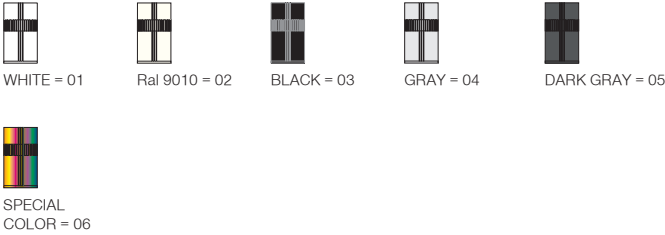

Globus Surface

5 / Product Color / Ürün Renk

Technical Drawing / Teknik Çizim

4 / Reflector Angle / Reflektör Açısı

* See page 882 for ldt files. / Işık eğrileri için sayfa 882 bakınız.

EN

- Aluminium body.
- Mains voltage: 220-240V / 50-60Hz.
- Clever thermal design with passive heat dissipation.
- Clear safety glass.
- Classic dimming systems of DALI, 1-10V and Phase-Cut Dim options.
- High tech control systems of Tuneable White, Warm Dim and Wireless Dim options.
- Basic colours: White, Black, Gray, Dark Gray, RAL9010 and special color options.
- Available accessories are Honeycomb Filter and Colour Filter.
- Super Spot, Spot, Medium, Flood and Wide Flood beam angle options available with rotationally symmetric light distribution.
- Standart CRI>80, high CRI>90 and super high CRI>98 LED options available.
- Up to 138lm/W efficiency.
- High colour consistency: <3 SDCM
- Emergency kit system can be integrated only if the length of the fixture increases.

2	Watt - Driving Current / Watt - Sürüş Akımı		3				4		5	
			CRI / Kelvin		Reflector Angle / Reflektör Açısı		Product Color / Ürün Renk			
35	35W	900mA	827	CRI>80 - 2700K	9827	CRI>98 - 2700K	SS	12° - Super Spot	01	white
31	31W	800mA	830	CRI>80 - 3000K	9830	CRI>98 - 3000K	SP	20° - Spot	02	ral 9010
28	28W	700mA	835	CRI>80 - 3500K	9840	CRI>98 - 4000K	ME	30° - Medium	03	black
24	24W	600mA	840	CRI>80 - 4000K	MEAT	1800K	FL	40° - Flood	04	gray
			850	CRI>80 - 5000K	GOLD	2400K	WF	60° - Wide Flood	05	dark gray
			927	CRI>90 - 2700K	FISH	6600K			06	special color
			930	CRI>90 - 3000K						
			935	CRI>90 - 3500K						
			940	CRI>90 - 4000K						