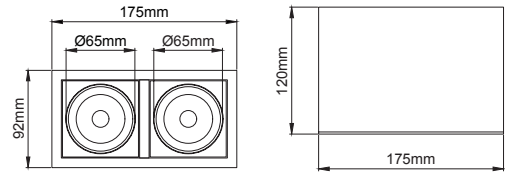

Deepress Surface

5 / Product Color / Ürün Renk

Technical Drawing / Teknik Çizim

4 / Reflector Angle / Reflektör Açısı

EN

- Die-cast aluminium body.
- Mains voltage: 220-240V / 50-60Hz.
- Clever thermal design with passive heat dissipation.
- 15° rotation on single axis with mechanical aiming lock.
- Classic dimming systems of DALI, 1-10V and Phase-Cut Dim options.
- High tech control systems of Tuneable White, Warm Dim and Wireless Dim options.
- Basic colours: White, Black, Gray, Dark Gray, RAL9010 and special color options.
- Only Honeycomb Filter accesorie is available.
- Spot, Medium, Flood, Wide Flood and Oval beam angle options available with rotationally symmetric light distribution.
- Standart CRI>80, high CRI>90 and super high CRI>98 LED options available.
- Up to 121lm/W efficiency.
- High colour consistency: <3 SDCM
- Emergency kit system can be integrated.

| Power / Güç | CRI | Order Code / Sipariş Kodu | Kelvin | Lümen T _c =50° Lümen |
|-------------|------------------|--|--------|---------------------------------|
| 2x15W | CRI>80 | I01.MLS.14036 . (.) . (...) . (.) . (..) | 2700K | 3302 |
| | | | 3000K | 3404 |
| | | | 3500K | 3524 |
| | | | 4000K | 3642 |
| | | | 5000K | 3896 |
| | CRI>90 | I01.MLS.14036 . (.) . (...) . (.) . (..) | 2700K | 2972 |
| | | | 3000K | 3064 |
| | | | 3500K | 3200 |
| | | | 4000K | 3336 |
| | | | 5000K | X |
| | CRI>98 | I01.MLS.14036 . (.) . (...) . (.) . (..) | 2700K | 2170 |
| | | | 3000K | 2250 |
| | | | 4000K | 2410 |
| | Meat / Et COB | I01.MLS.14036 . (.) . (...) . (.) . (..) | 1800K | X |
| | Food / Gıda COB | I01.MLS.14036 . (.) . (...) . (.) . (..) | 2400K | X |
| | FISH / Balık COB | I01.MLS.14036 . (.) . (...) . (.) . (..) | 6600K | X |