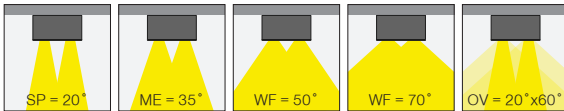

Deepress Surface

5 / Product Color / Ürün Renk

Technical Drawing / Teknik Çizim

4 / Reflector Angle / Reflektör Açısı

EN

- Die-cast aluminium body.
- Mains voltage: 220-240V / 50-60Hz.
- Clever thermal design with passive heat dissipation.
- 15° rotation on single axis with mechanical aiming lock.
- Classic dimming systems of DALI, 1-10V and Phase-Cut Dim options.
- High tech control systems of Tuneable White, Warm Dim and Wireless Dim options.
- Basic colours: White, Black, Gray, Dark Gray, RAL9010 and special color options.
- Only Honeycomb Filter accesorie is available.
- Spot, Medium, Flood, Wide Flood and Oval beam angle options available with rotationally symmetric light distribution.
- Standart CRI>80, high CRI>90 and super high CRI>98 LED options available.
- Up to 121lm/W efficiency.
- High colour consistency: <3 SDCM
- Emergency kit system can be integrated.