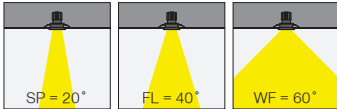

4 / Reflector Angle / Reflektör Açısı

* See page 759 for ldt files. / Işık eğrileri için sayfa 759 bakınız.

EN

- Die-cast aluminium body.
- Mains voltage: 220-240V / 50-60Hz.
- Clever thermal design with passive heat dissipation.
- 15° rotation on vertical and 15° angle on horizontal axis with mechanical aiming lock.
- Clear safety glass.
- Classic dimming systems of DALI, 1-10V and Phase-Cut Dim options.
- High tech control systems of Tuneable White, Warm Dim and Wireless Dim options.
- Basic colours: White, Black, Gray, Dark Gray, RAL9010 and special color options.
- Available accesories are Honeycomb Filter and Colour Filter.
- Spot, Flood and Wide Flood beam angle options available with rotationally symmetric light distribution.
- Standart CRI>80, high CRI>90 and super high CRI>98 LED options available.
- Up to 92lm/W efficiency.
- High colour consistency: <3 SDCM
- Emergency kit system can be integrated.

TR

- Alüminyum enjeksiyon gövde.
- 220-240V / 50-60Hz enerji girişli.
- Pasif soğutma teknolojisine sahip akıllı soğutma tasarımı.
- Dikeyde 15°, yatayda 15° hareket kabiliyetine sahip mekanik kilitlemeli mafsal sistemi.
- Tamperli cam.
- Klasik DALI, 1-10V ve Faz DIM seçenekleri uygulanabilir.
- Yüksek teknoloji kontrol sistemleri olan Kablosuz DIM, Sıcak DIM ve Dinamik Beyaz uygulamaları yapılabilir.
- Standart renk seçenekleri: Beyaz, Siyah, Gri, Koyu Gri, RAL9010 yanında isteğe bağlı özel renk seçenekleri uygulanabilir.
- Balpeteği Filtresi ve Renk Filtresi aksesuar seçenekleri uygulanabilir.
- Dar, Geniş ve Çok Geniş reflektör açısı seçenekleri mevcuttur.
- Standart CRI>80, yüksek CRI>90 ve ekstra yüksek CRI>98 LED seçenekleri mevcuttur.
- 92lm/W'a varan verim.
- Yüksek renk uyumu: <3 SDCM
- Acil aydınlatma kit sistemi uygulanabilir.