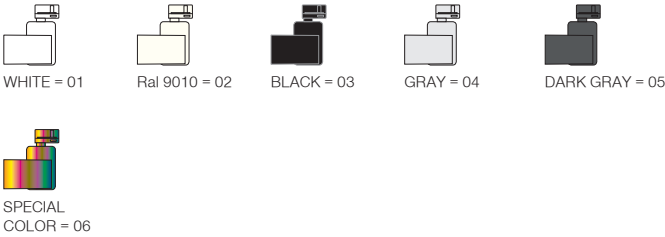

5 / Product Color / Ürün Renk

Technical Drawing / Teknik Çizim

4 / Reflector Angle / Reflektör Açısı

* See page 314 for ldt files. / Işık eğrileri için sayfa 314 bakınız.

EN

- Die-cast aluminium body.
- Mains voltage: 220-240V / 50-60Hz.
- Clever thermal design with passive heat dissipation.
- With 3-phase universal track adaptor.
- 180° rotation on vertical and 350° angle on horizontal axis with mechanical aiming lock.
- Clear safety glass.
- Classic dimming systems of DALI, 1-10V and Phase-Cut Dim options.
- High tech control systems of Warm Dim and Wireless Dim options.
- Basic colours: White, Black, Gray, Dark Gray, RAL9010 and special color options.
- Available accessories are Honeycomb Filter, Colour Filter, Antiglare Screen and Visor.
- Spot, Medium and Flood beam angle options available with rotationally symmetric light distribution.
- Standart CRI>80, high CRI>90 and super high CRI>98 LED options available.
- Up to 130lm/W efficiency.
- High colour consistency: <3 SDCM

2	Watt - Driving Current / Watt - Sürüş Akımı	3		CRI / Kelvin		4	Reflector Angle / Reflektör Açısı	5		Product Color / Ürün Renk	
35	35W - 900mA	827	CRI>80 - 2700K	9827	CRI>98 - 2700K		SP 20° - Spot		01	white	
31	31W - 800mA	830	CRI>80 - 3000K	9830	CRI>98 - 3000K		ME 35° - Medium		02	ral 9010	
28	28W - 700mA	835	CRI>80 - 3500K	9840	CRI>98 - 4000K		FL 45° - Flood		03	black	
24	24W - 600mA	840	CRI>80 - 4000K	MEAT	1800K				04	gray	
		850	CRI>80 - 5000K	GOLD	2400K				05	dark gray	
		927	CRI>90 - 2700K	FISH	6600K				06	special color	
		930	CRI>90 - 3000K								
		935	CRI>90 - 3500K								
		940	CRI>90 - 4000K								