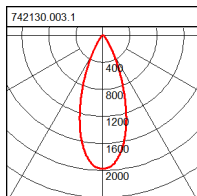

Calido Clickbeam Midi

742130.003.1 | Surface mounted projector

Surface mounted projectors
4051859364429
LED
D 65, H 164

LED surface-mounted projector with modern cylindrical design with no visible cooling ribs. Housing: extruded aluminium profile, powder-coated. Cover and lever arm made of plastic. Rotation range: 356°. Swivel range: 90°. Heat resistant plastic ring black. Hybrid optical system with polycarbonate lens and reflector in faceted aluminium for particularly homogeneous lighting. Special Click Beam lens suitable for different beam angles. Adjustable lens position by means of push mechanism to adjust the beam angle. Black front ring to prevent glare from the side UVA- and IR-free light. With multi adaptor for 3-circuit tracks 230 V. Suitable for Track on ceiling. Converter integrated in the luminaire housing. The following accessories can be mounted without use of tools: honeycomb louvre.

Colour

Colour deep black, matt (RAL 9005)

Dimensions

Diameter D 65 mm
Height H 164 mm
Weight 490 g

Lamp

Lamp 1 LED
Colour temperature lamp 1 4000K
Colour rendering index (CRI) 1 80
Colour consistency (McAdam) 1 3
Lifetime of lamp 1 combined 50000 h (L70/B50)
Photobiological safety according to EN 62471 Risk group 1

Lighting technology

Colour temperature 4.000 K
Rated luminous flux 1.950 lm
Glare evaluation UGR (4H 8H) 1 20,6
Beam angle 22°
Colour temperature 2 4.000 K
Rated luminous flux 2 2.000 lm
Glare evaluation UGR (4H 8H) 2 22,3
Beam angle Down 2 38°

Electrical

Control gear Converter
Voltage 220 - 240 V / 50 - 60 Hz
Luminaires on B10A fuse 7
Luminaires on B16A fuse 12
Luminaires on C10A fuse 15
Luminaires on C16A fuse 25
Inrush current / inrush current duration 6,4 A / 16 µs
System power 25 W
Luminaire efficacy 78 lm/W
System power 2 25 W
Luminaire efficacy 2 80 lm/W
Power factor 0,9

Approbations

Type of Protection IP 20
Protection Class II
Glow Wire Test 850°C - 30 seconds
Impact Protection IK03 (0,35 Joule)
Safety marks F-mark
ULOR 0
Trade mark CE
CIE Flux Code / CEN Flux Code 93 98 100 100 100
Energy efficiency class LED A++
Energy class of included lamp A++