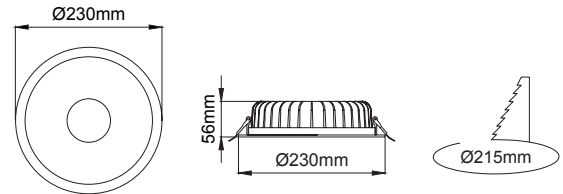

Leila Indirect

5 / Product Color / Ürün Renk

Technical Drawing / Teknik Çizim

4 / Angle / Açısı

EN

- Die-cast aluminium body.
- Mains voltage: 220-240V / 50-60Hz.
- Clever thermal design with passive heat dissipation.
- Classic dimming systems of DALI, 1-10V and Phase-Cut Dim options.
- High tech control systems of Tuneable White, Warm Dim and Wireless Dim options.
- Basic colours: White, Black, Gray, Dark Gray, RAL9010 and special color options.
- Indirect Light distribution (Batwing).
- Standart CRI>80 and high CRI>90 LED options available.
- High colour consistency: <3 SDCM
- IP44 Protection rating.
- UGR<19
- Emergency kit system can be integrated.

Power / Güç	CRI	Order Code / Sipariş Kodu	Kelvin	Lümen T _c =50° Lümen
35W	CRI>80	I02.PLR.15075 . (..) . (...) . (..) . (..)	2700K	2572
			3000K	2652
			3500K	2731
			4000K	2813
			5000K	2898
CRI>90	I02.PLR.15075 . (..) . (...) . (..) . (..)	I02.PLR.15075 . (..) . (...) . (..) . (..)	2700K	2392
			3000K	2466
			3500K	2540
			4000K	2616
			5000K	X
CRI>98	I02.PLR.15075 . (..) . (...) . (..) . (..)	I02.PLR.15075 . (..) . (...) . (..) . (..)	2700K	X
			3000K	X
			4000K	X