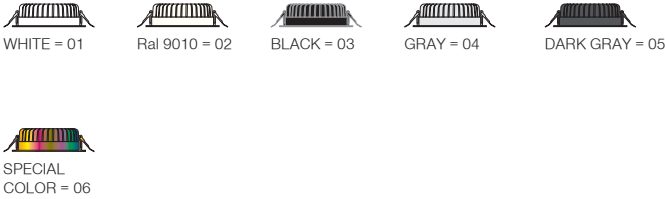

Leila Indirect

5 / Product Color / Ürün Renk

Technical Drawing / Teknik Çizim

4 / Angle / Açısı

EN

- Die-cast aluminium body.
- Mains voltage: 220-240V / 50-60Hz.
- Clever thermal design with passive heat dissipation.
- Classic dimming systems of DALI, 1-10V and Phase-Cut Dim options.
- High tech control systems of Tuneable White, Warm Dim and Wireless Dim options.
- Basic colours: White, Black, Gray, Dark Gray, RAL9010 and special color options.
- Indirect Light distribution (Batwing).
- Standart CRI>80 and high CRI>90 LED options available.
- High colour consistency: <3 SDCM
- IP44 Protection rating.
- UGR<19
- Emergency kit system can be integrated.