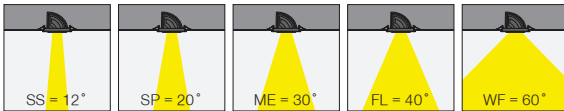

4 / Reflector Angle / Reflektör Açısı

* See page 754 for ldt files. / Işık eğrileri için sayfa 754 bakınız.

EN

- Die-cast aluminium body.
- Mains voltage: 220-240V / 50-60Hz.
- Clever thermal design with passive heat dissipation.
- 90° rotation on vertical and 350° angle on horizontal axis with mechanical aiming lock.
- Clear safety glass.
- Classic dimming systems of DALI, 1-10V and Phase-Cut Dim options.
- High tech control systems of Tuneable White, Warm Dim and Wireless Dim options.
- Basic colours: White, Black, Gray, Dark Gray, RAL9010 and special color options.
- Available accessories are Honeycomb Filter and Colour Filter.
- Super Spot, Spot, Medium, Flood and Wide Flood beam angle options available with rotationally symmetric light distribution.
- Standart CRI>80, high CRI>90 and super high CRI>98 LED options available.
- Up to 130lm/W efficiency.
- High colour consistency: <3 SDCM
- Emergency kit system can be integrated.

TR

- Alüminyum enjeksiyon gövde.
- 220-240V / 50-60Hz enerji girişi.
- Pasif soğutma teknolojisine sahip akıllı soğutma tasarımı.
- Dikeyde 90°, yatayda 350° hareket kabiliyetine sahip mekanik kilitlemeli mafsal sistemi.
- Tamperli cam.
- Klasik DALI, 1-10V ve Faz DIM seçenekleri uygulanabilir.
- Yüksek teknoloji kontrol sistemleri olan Kablosuz DIM, Sıcak DIM ve Dinamik Beyaz uygulamaları yapılabilir.
- Standart renk seçenekleri: Beyaz, Siyah, Gri, Koyu Gri, RAL9010 yanında isteğe bağlı özel renk seçenekleri uygulanabilir.
- Balpeteği Filtresi ve Renk Filtresi aksesuar seçenekleri uygulanabilir.
- Çok Dar, Dar, Orta, Geniş ve Çok Geniş reflektör açısı seçenekleri mevcuttur.
- Standart CRI>80, yüksek CRI>90 ve ekstra yüksek CRI>98 LED seçenekleri mevcuttur.
- 130lm/W'a varan verim.
- Yüksek renk uyumu: <3 SDCM
- Acil aydınlatma kit sistemi uygulanabilir.