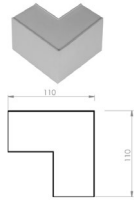

Connecting element

Sigma/Velo/VIP/VIP G/K Invisible linear joint
Set (2 pcs)
Pieces in set: 2

PX0922227
FJ002.00.0000

Grey

Sigma II 90° joint

PX4040349
FJ010.22.0000

1x

Grey