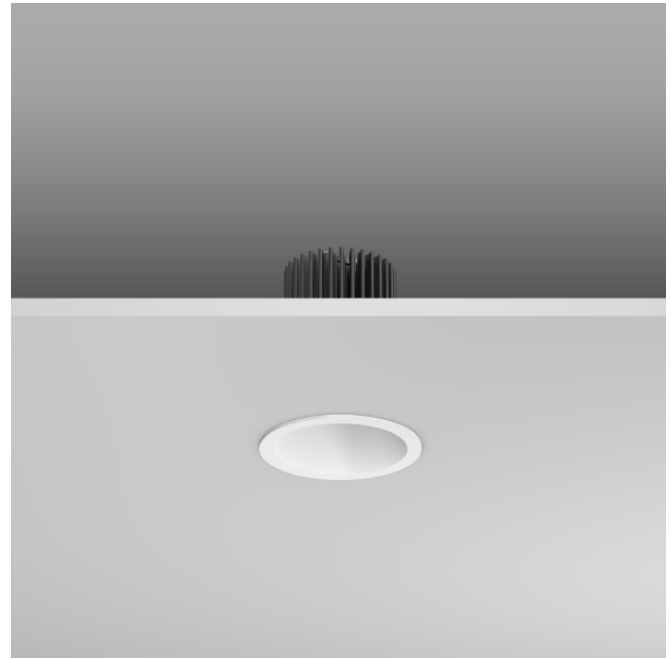

Levido Round

901596.002.1 | Recessed downlights

Recessed downlights
4051859156925
LED
D 91, H 2, HEL 122

Decorative LED downlight with daintily small dimensions Die-cast aluminium cover, powder-coated. Extruded aluminium heat sink. Reflector: aluminium, highly polished anodised finish. With safety glass. Ceiling installation with spring system. Incl. separate LED converter with connecting cable 250 mm. Opal PMMA plastic cover included as accessory.

Colour

Colour white

Dimensions

Diameter D 91 mm
Height H 2 mm
Cut-out diameter DA 78 mm
Recess height HE 125 mm
Luminaire: recess height HEL 122 mm
Ceiling thickness S 1-20 mm
Dimensions L 107 x B 36 x H 25 mm
Weight 300 g

Lamp

Lamp 1 LED
Colour temperature lamp 1 4000K
Colour rendering index (CRI) 1 80
Colour consistency (McAdam) 1 4
Lifetime of lamp 1 combined 50000 h (L70/B10)
Photobiological safety according to EN 62471 Risk group 1

Lighting technology

Colour temperature 4.000 K
Rated luminous flux 940 lm
Glare evaluation UGR (4H 8H) 1 19,7
Beam angle 39°

Electrical

Control gear Converter
Voltage 220 - 240 V / 50 - 60 Hz
System power 13 W
Luminaire efficacy 73 lm/W
Power factor 0,9