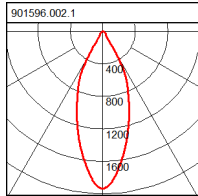

Levido Round

901596.002.1 | Recessed downlights

Recessed downlights
4051859156925
LED
D 91, H 2, HEL 122

Decorative LED downlight with daintily small dimensions Die-cast aluminium cover, powder-coated. Extruded aluminium heat sink. Reflector: aluminium, highly polished anodised finish. With safety glass. Ceiling installation with spring system. Incl. separate LED converter with connecting cable 250 mm. Opal PMMA plastic cover included as accessory.

Colour

Colour white

Dimensions

Diameter D 91 mm
Height H 2 mm
Cut-out diameter DA 78 mm
Recess height HE 125 mm
Luminaire: recess height HEL 122 mm
Ceiling thickness S 1-20 mm
Dimensions L 107 x B 36 x H 25 mm
Weight 300 g

Lamp

Lamp 1 LED
Colour temperature lamp 1 4000K
Colour rendering index (CRI) 1 80
Colour consistency (McAdam) 1 4
Lifetime of lamp 1 combined 50000 h (L70/B10)
Photobiological safety according to EN 62471 Risk group 1

Lighting technology

Colour temperature 4.000 K
Rated luminous flux 940 lm
Glare evaluation UGR (4H 8H) 1 19,7
Beam angle 39°

Electrical

Control gear Converter
Voltage 220 - 240 V / 50 - 60 Hz
System power 13 W
Luminaire efficacy 73 lm/W
Power factor 0,9

Approbations

Type of Protection IP 20, IP 44
Protection Class II
Glow Wire Test 850°C - 30 seconds
Impact Protection IK06 (1 Joule)
Safety marks Einbauleuchte nicht bedecken!, F-mark
ULOR 0
Trade mark CE, EAC
CIE Flux Code / CEN Flux Code 90 96 99 100 100
Energy efficiency class LED A+
Energy class of included lamp A+