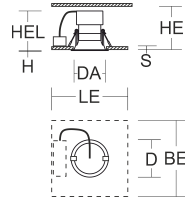

Levido Round

901596.002.1 | Recessed downlights

Recessed downlights
4051859156925
LED
D 91, H 2, HEL 122

Decorative LED downlight with daintily small dimensions Die-cast aluminium cover, powder-coated. Extruded aluminium heat sink. Reflector: aluminium, highly polished anodised finish. With safety glass. Ceiling installation with spring system. Incl. separate LED converter with connecting cable 250 mm. Opal PMMA plastic cover included as accessory.

Colour

Colour white

Dimensions

Diameter D 91 mm
Height H 2 mm
Cut-out diameter DA 78 mm
Recess height HE 125 mm
Luminaire: recess height HEL 122 mm
Ceiling thickness S 1-20 mm
Dimensions L 107 x B 36 x H 25 mm
Weight 300 g