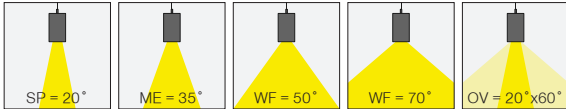

4 / Reflector Angle / Reflektör Açısı

* See page 960 for ldt files. / Işık eğrileri için sayfa 960 bakınız.