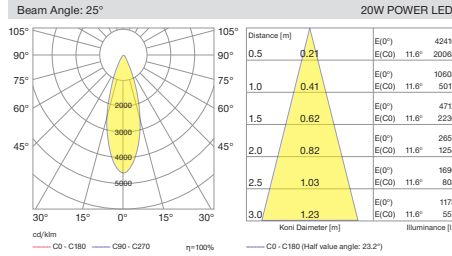

Saturn Maxi

4 / Reflector Angle / Reflektör Açısı

5 / Product Color / Ürün Renk

EN

- Die-cast aluminium body.
- Mains voltage: 220-240V / 50-60Hz.
- Clever thermal design with passive heat dissipation.
- Classic dimming systems of DALI, 1-10V and Phase-Cut Dim options.
- High tech control systems of Tuneable White, Warm Dim, Wireless Dim and RGBW options.
- Basic colours: White, Black, Gray, Dark Gray, RAL9010 and special color options.
- Medium beam angle option available with rotationally symmetric light distribution.
- Standart CRI>80 and high CRI>90 LED options available.
- Up to 124lm/W efficiency.
- Special antiglare PMMA black coated optic with UGR<19 function.
- High colour consistency: <3 SDCM
- IP44 Protection rating.