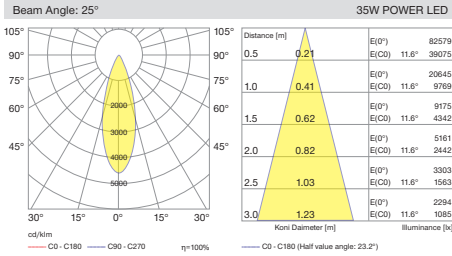

Saturn Maxi

4 / Reflector Angle / Reflektör Açısı

5 / Product Color / Ürün Renk

EN

- Die-cast aluminium body.
- Mains voltage: 220-240V / 50-60Hz.
- Clever thermal design with passive heat dissipation.
- Classic dimming systems of DALI, 1-10V and Phase-Cut Dim options.
- High tech control systems of Tuneable White, Warm Dim, Wireless Dim and RGBW options.
- Basic colours: White, Black, Gray, Dark Gray, RAL9010 and special color options.
- Medium beam angle option available with rotationally symmetric light distribution.
- Standart CRI>80 and high CRI>90 LED options available.
- Up to 124lm/W efficiency.
- Special antiglare PMMA black coated optic with UGR<19 function.
- High colour consistency: <3 SDCM
- IP44 Protection rating.