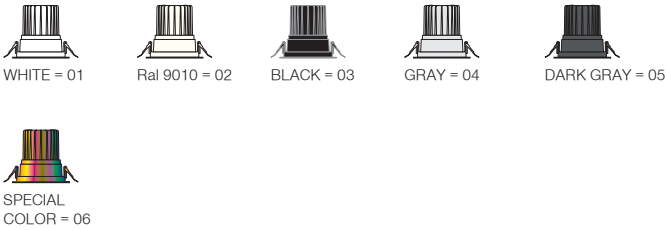

5 / Product Color / Ürün Renk

Technical Drawing / Teknik Çizim

4 / Reflector Angle / Reflektör Açısı

* See page 757 for ldt files. / Işık eğrileri için sayfa 757 bakınız.

EN

- Die-cast aluminium body.
- Mains voltage: 220-240V / 50-60Hz.
- Clever thermal design with passive heat dissipation.
- Clear safety glass.
- Classic dimming systems of DALI, 1-10V and Phase-Cut Dim options.
- High tech control systems of Tuneable White, Warm Dim and Wireless Dim options.
- Basic colours: White, Black, Gray, Dark Gray, RAL9010 and special color options.
- Available accessories are Honeycomb Filter and Colour Filter.
- Spot, Medium, Flood and Wide Flood beam angle options available with rotationally symmetric light distribution.
- Standart CRI>80, high CRI>90 and super high CRI>98 LED options available.
- Up to 142lm/W efficiency.
- High colour consistency: <3 SDCM
- Emergency kit system can be integrated.

	2 Watt - Driving Current / Watt - Sürüş Akımı		3 CRI / Kelvin				4 Reflector Angle / Reflektör Açısı		5 Product Color / Ürün Renk	
Complete Code / Komple Kod	28	28W - 700mA	827	CRI>80 - 2700K	9827	CRI>98 - 2700K		SP 20° - Spot		01 white
	24	24W - 600mA	830	CRI>80 - 3000K	9830	CRI>98 - 3000K		ME 30° - Medium		02 ral 9010
	20	20W - 500mA	835	CRI>80 - 3500K	9840	CRI>98 - 4000K		FL 40° - Flood		03 black
	15	15W - 350mA	840	CRI>80 - 4000K	MEAT	1800K		WF 60° - Wide Flood		04 gray
			850	CRI>80 - 5000K	GOLD	2400K			05 dark gray	
			927	CRI>90 - 2700K	FISH	6600K			06 special color	
			930	CRI>90 - 3000K						
			935	CRI>90 - 3500K						
			940	CRI>90 - 4000K						