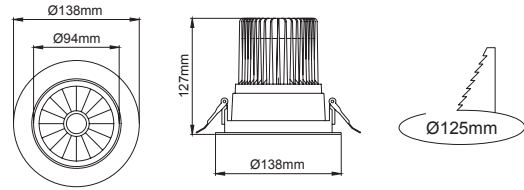

5 / Product Color / Ürün Renk

Technical Drawing / Teknik Çizim

4 / Reflector Angle / Reflektör Açısı

* See page 757 for ldt files. / Işık eğrileri için sayfa 757 bakınız.

EN

- Die-cast aluminium body.
- Mains voltage: 220-240V / 50-60Hz.
- Clever thermal design with passive heat dissipation.
- Clear safety glass.
- Classic dimming systems of DALI, 1-10V and Phase-Cut Dim options.
- High tech control systems of Tuneable White, Warm Dim and Wireless Dim options.
- Basic colours: White, Black, Gray, Dark Gray, RAL9010 and special color options.
- Available accessories are Honeycomb Filter and Colour Filter.
- Spot, Medium, Flood and Wide Flood beam angle options available with rotationally symmetric light distribution.
- Standart CRI>80, high CRI>90 and super high CRI>98 LED options available.
- Up to 142lm/W efficiency.
- High colour consistency: <3 SDCM
- Emergency kit system can be integrated.

Power / Güç	CRI	Order Code / Sipariş Kodu	Kelvin	Lümen T _c =50° Lümen
28W	CRI>80	I01.MLR.17025 . (.) . (...) . (.) . (.)	2700K	3565
			3000K	3710
			3500K	3840
			4000K	3975
			5000K	4253
	CRI>90	I01.MLR.17025 . (.) . (...) . (.) . (.)	2700K	3209
			3000K	3289
			3500K	3405
			4000K	3523
			5000K	X
	CRI>98	I01.MLR.17025 . (.) . (...) . (.) . (.)	2700K	2459
			3000K	2564
			4000K	2743
	Meat / Et COB	I01.MLR.17025 . (.) . (...) . (.) . (.)	1800K	2052
	Food / Gıda COB	I01.MLR.17025 . (.) . (...) . (.) . (.)	2400K	2113
	FISH / Balık COB	I01.MLR.17025 . (.) . (...) . (.) . (.)	6600K	2905