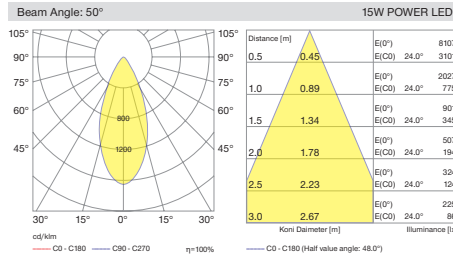

4 / Reflector Angle / Reflektör Açısı

5 / Product Color / Ürün Renk