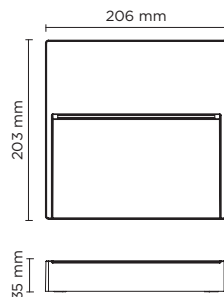

## SURF MEDIUM SQUARE

Square wall surface-mounted luminaire for outdoor installation on a wall, no recess needed. Phospho-chromatised and polyester powder coated die-cast copper-free aluminium body, tempered safety glass, moulded silicone gasket and stainless steel screws. Built-in LED driver 220-240V 50-60Hz, with 14 mid-power CREE XH-G LED. IP65 rating.

light source	light beam options	lumen output (lm)	lumin. efficacy (lm/w)
<b>3000°K warm-white</b>			
mid power led	 floor washer 180°	650	81.25

### Technical data

Wattage	8 WATT
IP Rating	IP65
IK Rating	IK08
Material	High corrosion resistance die-cast copper-free aluminum body and frame.
Coating	Polyester powder coating with phosphochromating pre-finish
Light source	NR. 14 x CREE XH-G LED
Screws	Stainless steel
Transformer	Electronic power supply 220/240V 50/60Hz built-in
Gasket	Silicone rubber
Glass	Tempered
Rubber grommet	M16 Rutaseal® in EPDM
Gross weight	1,40 Kg