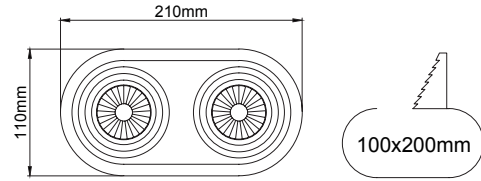

5 / Product Color / Ürün Renk

Technical Drawing / Teknik Çizim

4 / Reflector Angle / Reflektör Açısı

EN

- Die-cast aluminium body.
- Mains voltage: 220-240V / 50-60Hz.
- Clever thermal design with passive heat dissipation.
- 15° rotation on vertical and 15° angle on horizontal axis with mechanical aiming lock.
- Clear safety glass.
- Classic dimming systems of DALI, 1-10V and Phase-Cut Dim options.
- High tech control systems of Tuneable White, Warm Dim and Wireless Dim options.
- Basic colours: White, Black, Gray, Dark Gray, RAL9010 and special color options.
- Available accessories are Honeycomb Filter and Colour Filter.
- Spot, Flood and Wide Flood beam angle options available with rotationally symmetric light distribution.
- Standart CRI>80, high CRI>90 and super high CRI>98 LED options available.
- Up to 92lm/W efficiency.
- High colour consistency: <3 SDCM
- Emergency kit system can be integrated.

Power / Güç	CRI	Order Code / Sipariş Kodu	Kelvin	Lümen T _c =50° Lümen
2x15W	CRI>80	I01.MLR.17078 . (.) . (...) . (.) . (..)	2700K	2500
			3000K	2562
			3500K	2652
			4000K	2744
			5000K	2936
	CRI>90	I01.MLR.17078 . (.) . (...) . (.) . (..)	2700K	2250
			3000K	2304
			3500K	2386
			4000K	2468
			5000K	X
	CRI>98	I01.MLR.17078 . (.) . (...) . (.) . (..)	2700K	1726
			3000K	1790
			4000K	1878
	Meat / Et COB	I01.MLR.17078 . (.) . (...) . (.) . (..)	1800K	X
	Food / Gıda COB	I01.MLR.17078 . (.) . (...) . (.) . (..)	2400K	X
	FISH / Balık COB	I01.MLR.17078 . (.) . (...) . (.) . (..)	6600K	X