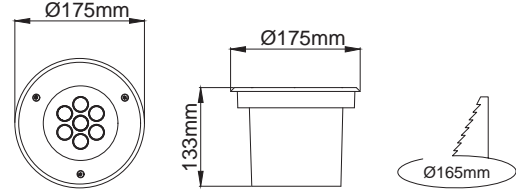

Flora Mini

Flora Mini / O07.UP.01620

Order Code / Sipariş Kodu	Led Type / Tipi	System Power / Sistem Gücü	mA	No. of Leds / Led Sayısı	Lumen Tc=60° / Lümen	Kelvin / Color
O07.UP.01620	Power Led	9W	350mA	7	1084	2700K
O07.UP.01620	Power Led	9W	350mA	7	1106	3000K
O07.UP.01620	Power Led	9W	350mA	7	1129	3500K
O07.UP.01620	Power Led	9W	350mA	7	1152	4000K
O07.UP.01620	Power Led	9W	350mA	7	1185	6000K
O07.UP.01620	Power Led	7W	350mA	7	494	Red / Kırmızı
O07.UP.01620	Power Led	10W	350mA	7	767	Green / Yeşil
O07.UP.01620	Power Led	9W	350mA	7	319	Blue / Mavi
O07.UP.01620	Power Led	7W	350mA	7	335	Amber

Flora Mini ASM / O07.UP.01621

Order Code / Sipariş Kodu	Led Type / Tipi	System Power / Sistem Gücü	No. of Leds / Led Sayısı	Lumen Tc=60° / Lümen	Kelvin / Color
O07.UP.01621	Power Led	7W	6	939	2700K
O07.UP.01621	Power Led	7W	6	958	3000K
O07.UP.01621	Power Led	7W	6	978	3500K
O07.UP.01621	Power Led	7W	6	998	4000K
O07.UP.01621	Power Led	7W	6	1028	6000K
O07.UP.01621	Power Led	6W	6	430	Red / Kırmızı
O07.UP.01621	Power Led	8W	6	660	Green / Yeşil
O07.UP.01621	Power Led	7W	6	278	Blue / Mavi
O07.UP.01621	Power Led	6W	6	289	Amber