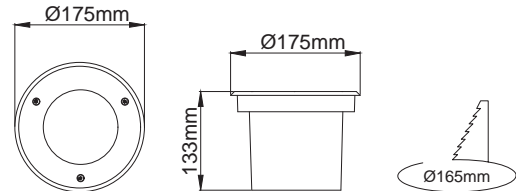

Flora Mini

Flora Mini / O07.UP.01620

Order Code / Sipariş Kodu	Led Type / Tipi	System Power / Sistem Gücü	mA	No. of Leds / Led Sayısı	Lumen Tc=60° / Lümen	Kelvin / Color
O07.UP.01620	Power Led	9W	350mA	7	1084	2700K
O07.UP.01620	Power Led	9W	350mA	7	1106	3000K
O07.UP.01620	Power Led	9W	350mA	7	1129	3500K
O07.UP.01620	Power Led	9W	350mA	7	1152	4000K
O07.UP.01620	Power Led	9W	350mA	7	1185	6000K
O07.UP.01620	Power Led	7W	350mA	7	494	Red / Kırmızı
O07.UP.01620	Power Led	10W	350mA	7	767	Green / Yeşil
O07.UP.01620	Power Led	9W	350mA	7	319	Blue / Mavi
O07.UP.01620	Power Led	7W	350mA	7	335	Amber

Flora Mini ASM / O07.UP.01621

Order Code / Sipariş Kodu	Led Type / Tipi	System Power / Sistem Gücü	No. of Leds / Led Sayısı	Lumen Tc=60° / Lümen	Kelvin / Color
O07.UP.01621	Power Led	7W	6	939	2700K
O07.UP.01621	Power Led	7W	6	958	3000K
O07.UP.01621	Power Led	7W	6	978	3500K
O07.UP.01621	Power Led	7W	6	998	4000K
O07.UP.01621	Power Led	7W	6	1028	6000K
O07.UP.01621	Power Led	6W	6	430	Red / Kırmızı
O07.UP.01621	Power Led	8W	6	660	Green / Yeşil
O07.UP.01621	Power Led	7W	6	278	Blue / Mavi
O07.UP.01621	Power Led	6W	6	289	Amber