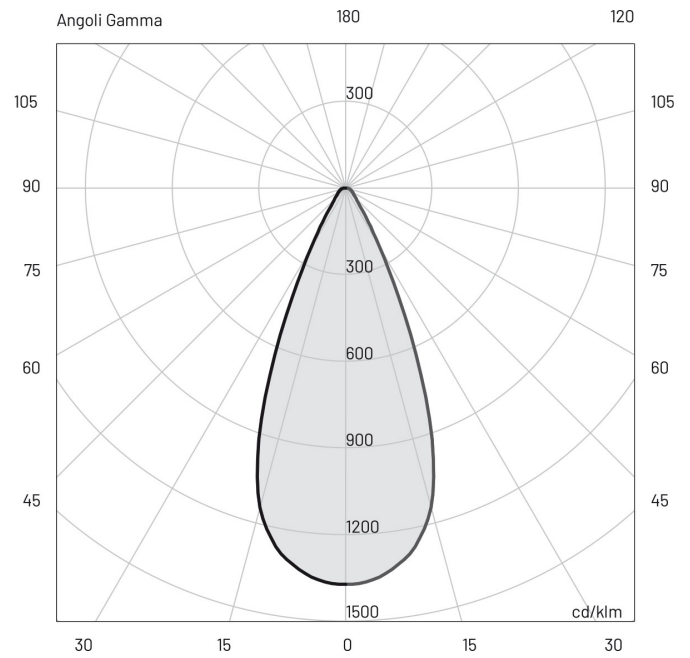

Kuboid 160 | 24 W | flood 45° | Projectors

Technical Specifications

| | |
|-------------------------------------|----------------------------------------------------|
| Source lamp | LED 24 W |
| Total wattage | 27 |
| Voltage | 220-240 Vac - 50/60 Hz |
| Control | On/Off • dimmable on request |
| Luminous flux (*Source flux) | 2342 lm (2700 lm*) @ 3000 K |
| Luminous efficacy | 86.7 lm/W @ 3000 K |
| McADAM steps | 3 |
| Beam | flood 45° |
| CRI | >90 |
| Life time | L 70 > 50.000 h Ta 25°C L 70 > 50.000 h Ta 40°C |
| IP rating | 67 |
| IK rating | 8 |
| Insulation class | I |

E (lux)

| H (m) | lux (3000 K) | Ø (m) |
|-------|--------------|-------|
| 1.00 | 3704 | 0.81 |
| 2.00 | 926 | 1.63 |
| 3.00 | 412 | 2.44 |
| 4.00 | 231 | 3.26 |
| 5.00 | 148 | 4.07 |

Photometry

Available accessories